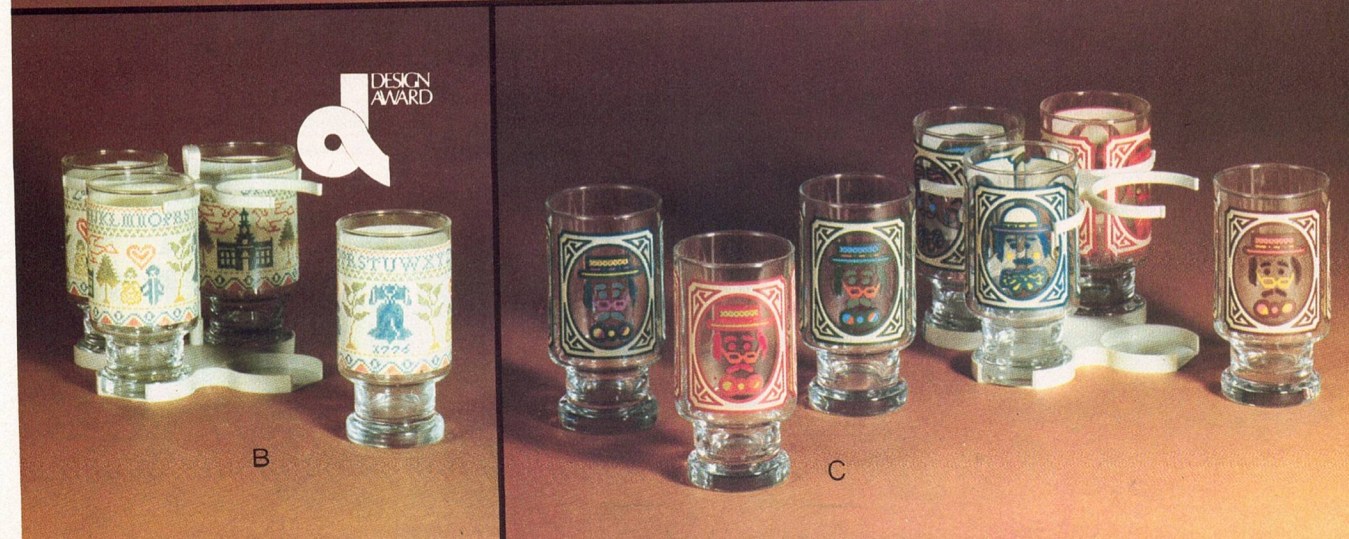

Decorated Novelty Gift Sets

photo ref.	description	contents	set order no.	shipper		price per set
				sets	lbs.	
CADDY TOTES						
A	4 pc. JOPLIN RAGS Set	1 ea. 15 oz. beverage. Maple Leaf Rag Pleasant Moments The Entertainer Elite Syncopations	3015P/7526	6	19	
B	4 pc. AMERICAN SAMPLER Set	4—12 oz. beverages	3012P/7527	6	17	
C	4 pc. FLICKERS Set	1—12 oz. beverage—Red 1—12 oz. beverage—Green 1—12 oz. beverage—Blue 1—12 oz. beverage—Brown	3012P/7532	6	17	

NOTE: Blue item number indicates new product and/or packaging.
See index for additional listing of American Sampler bulk item.

B

C