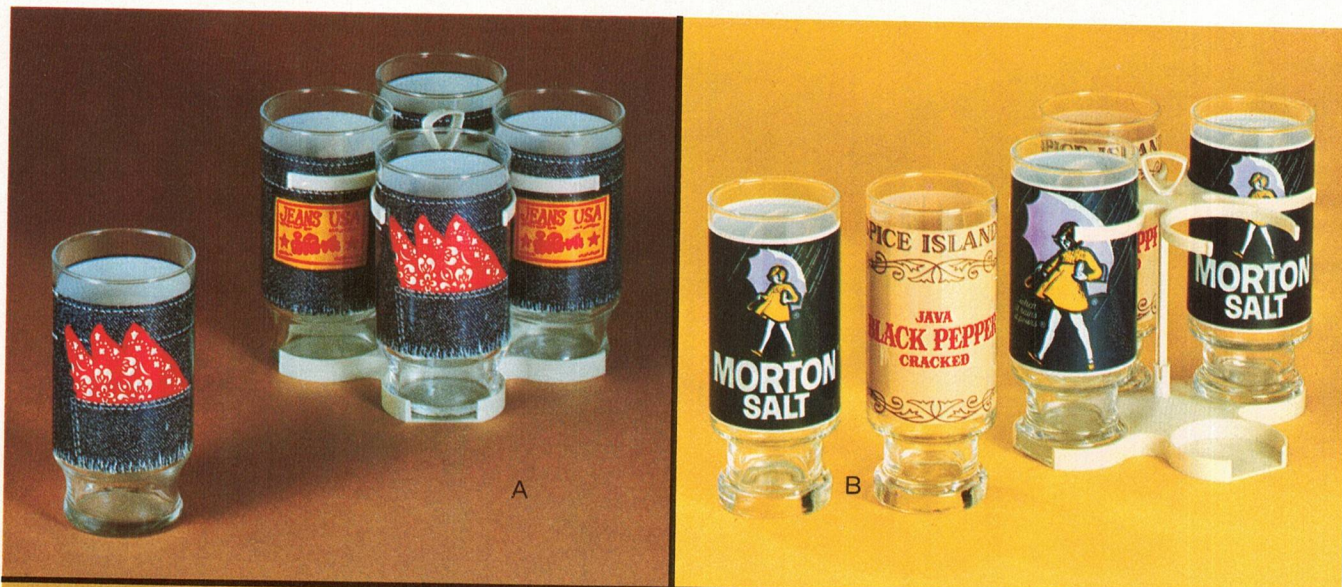

Decorated Novelty Gift Sets

photo ref.	description	contents	set order no.	shipper		price per set
				sets	lbs.	
CADDY TOTES						
A	4 pc. DENIM Set	4—13 oz. beverages	3624P/7497	6	13	
B	4 pc. SALT & PEPPER Set	2 ea. 15 oz. beverages. Morton Salt, Spice Island Pepper	3015P/7498	6	19	
C	4 pc. BORN FREE Set	1 ea. 15 oz. beverages. Elephant, Caribou, Tiger, Bear	3015P/7504	6	19	

NOTE: *Blue item number indicates new product and/or packaging.*
See index for additional listings of Morton Salt/Spice Island bulk and gift items.

Beverageware Gift Sets