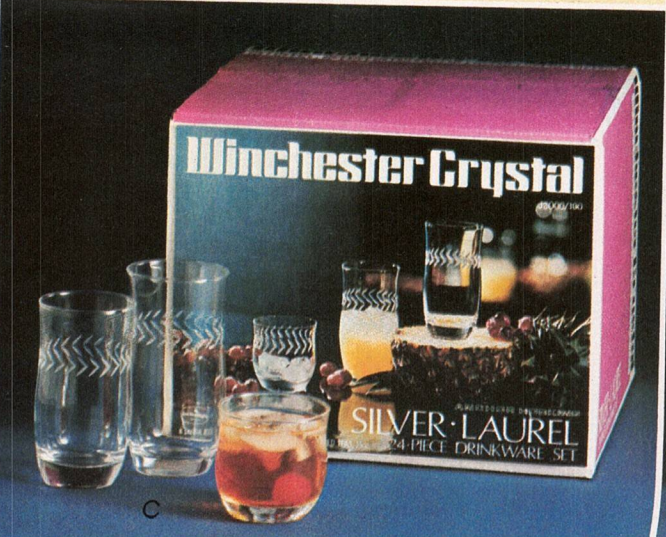

Beverage & Refreshment Gift Sets

photo ref.	description	contents	glass color	set order no.	shipper sets lbs.	price per set
A	7 pc. HERITAGE HILL Refreshment Set	6—16 oz. iced teas 1—82 oz. pitcher	Avocado	T800/202	6 41	
B	7 pc. LIDO Refreshment Set	6—12 oz. beverages 1—3 qt. pitcher	Honey Gold	N800/203	6 41	
C	24 pc. SILVER LAUREL FLAIR Beverage Set	8—8 oz. on-the-rocks 8—11½ oz. beverages 8—15 oz. iced teas	Avocado	T4000/73	4 29	
D	24 pc. SILVER LAUREL HEAVY BASE Beverage Set	8—8 oz. on-the-rocks 8—11½ oz. beverages 8—15 oz. iced teas	Honey Gold	N4000/71	4 29	
		8—5 oz. juices 8—9 oz. on-the-rocks 8—10 oz. beverages	Crystal	J3000/190	2 32	
			Crystal	J3100/150	1 12	

NOTE: Blue item number indicates new product and/or packaging.
See index for additional listings of Heritage Hill, Lido, Silver Laurel, Flair and Heavy Base bulk and gift items.