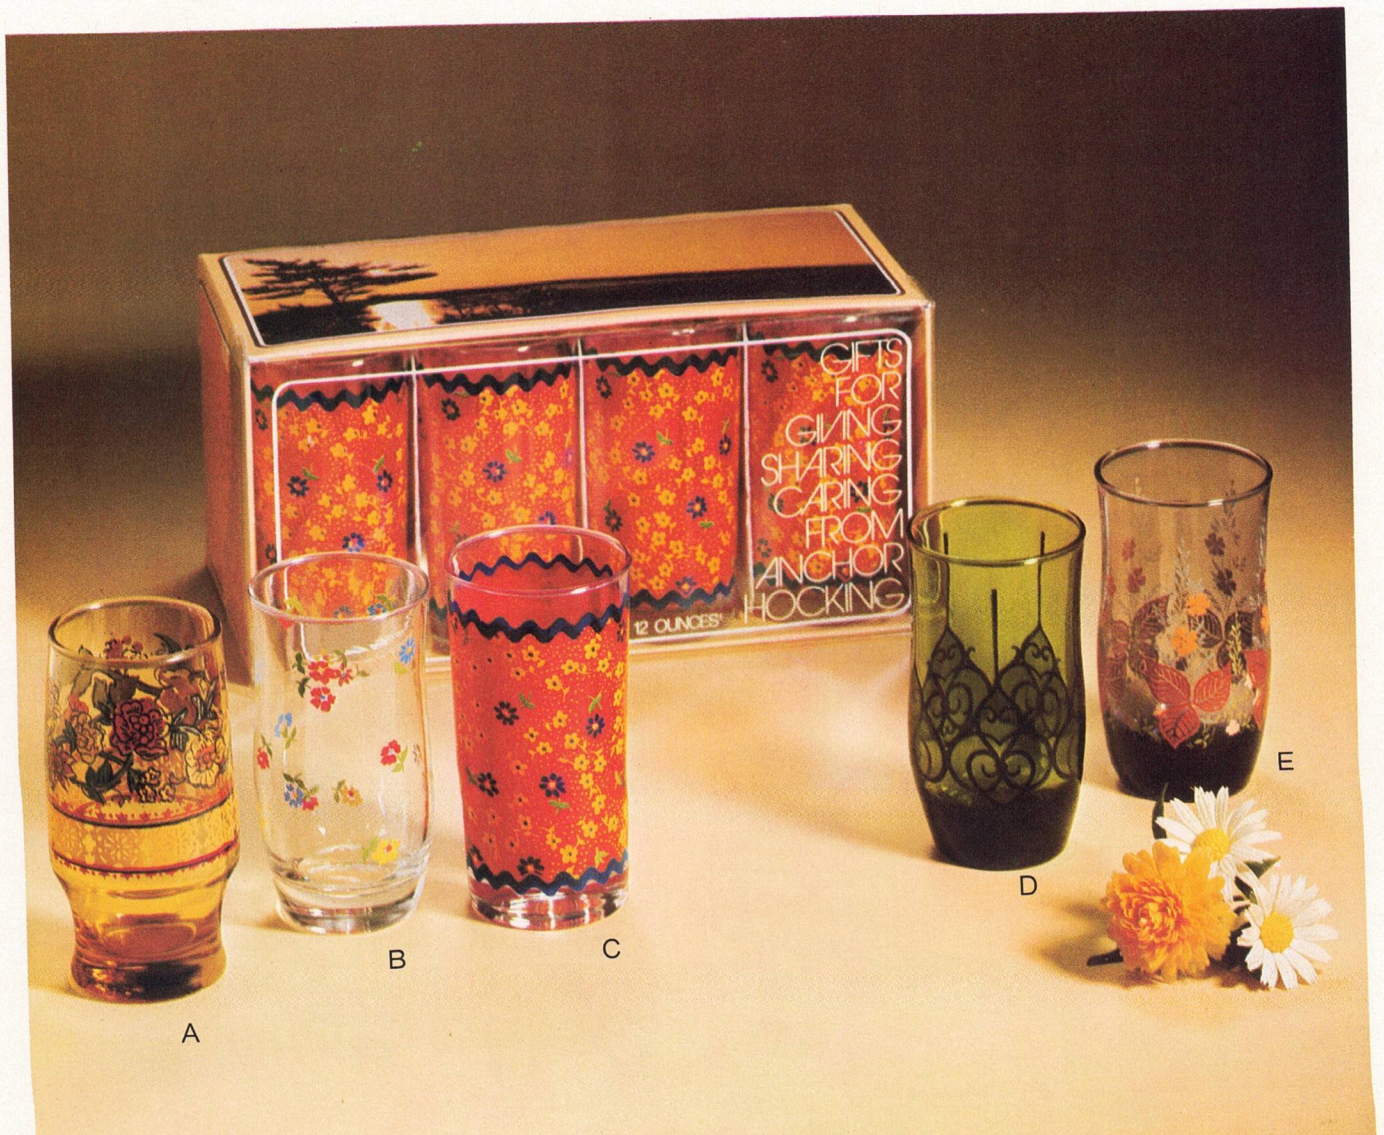

Decorated Gift Sets

photo ref.	description	contents	glass color	set order no.	shipper sets lbs.	price per set
A	8 pc. SARATOGA Set	8—12 oz. beverages. Rust/Yellow/ Green/Black	Honey Gold	N3300/291	4 23	
B	8 pc. SUMMER SHOWER Set	8—11½ oz. beverages. Red/Yellow/Blue/ Green	Crystal	3000/200	4 22	
C	8 pc. OKLAHOMA Set	8—12½ oz. beverages. Red/Yellow/Blue/ Green	Crystal	3100/208	4 24	
D	8 pc. KASHMIR Set	8—11½ oz. beverages. Transparent Green/Black	Avocado	T3000/146	4 22	
E	8 pc. WALDEN Set	8—11½ oz. beverages. Rust/Orange/ Light Tan/Green	Spicy Brown	Y3000/201	4 22	

NOTE: *Blue item number indicates new product and/or packaging.*