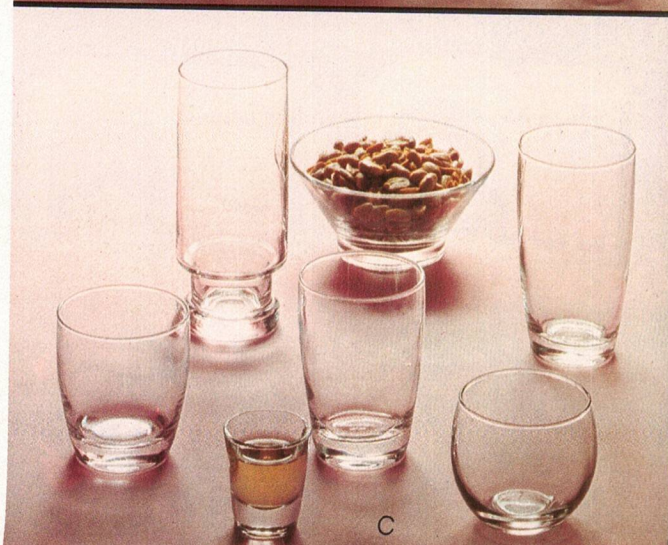

Beverage Gift Sets

photo ref.	description	contents	glass color	set order no.	shipper sets lbs.	price per set
A	27 pc. INNKEEPER Beverage Set (Hostess Booklet included)	1—2½ oz. whiskey 6—12 oz. beverages/highballs 6—15 oz. beers/collins 6—16 oz. beers/wines/water goblets 6—16 oz. all-occasion goblets 2—snack bowls		3000/133	1 19	
B	36 pc. INNKEEPER Beverage Set (Hostess Booklet included)	2—2½ oz. whiskeys 8—6 oz. sour/juices 8—8¾ oz. on-the-rocks 8—12 oz. beverages 8—15 oz. beers 2—snack bowls		3500/686	1 18	
C	44 pc. INNKEEPER Beverage Set (Hostess Booklet included)	2—1½ oz. whiskeys 8—8½ oz. on-the-rocks 8—9 oz. dbl. juice/cocktails 8—10½ oz. soda pop/highballs 8—12 oz. beverages 8—15 oz. beverages/beers 2—snack bowls		3500/618	1 24	

NOTE: Blue item number indicates new product and/or packaging.