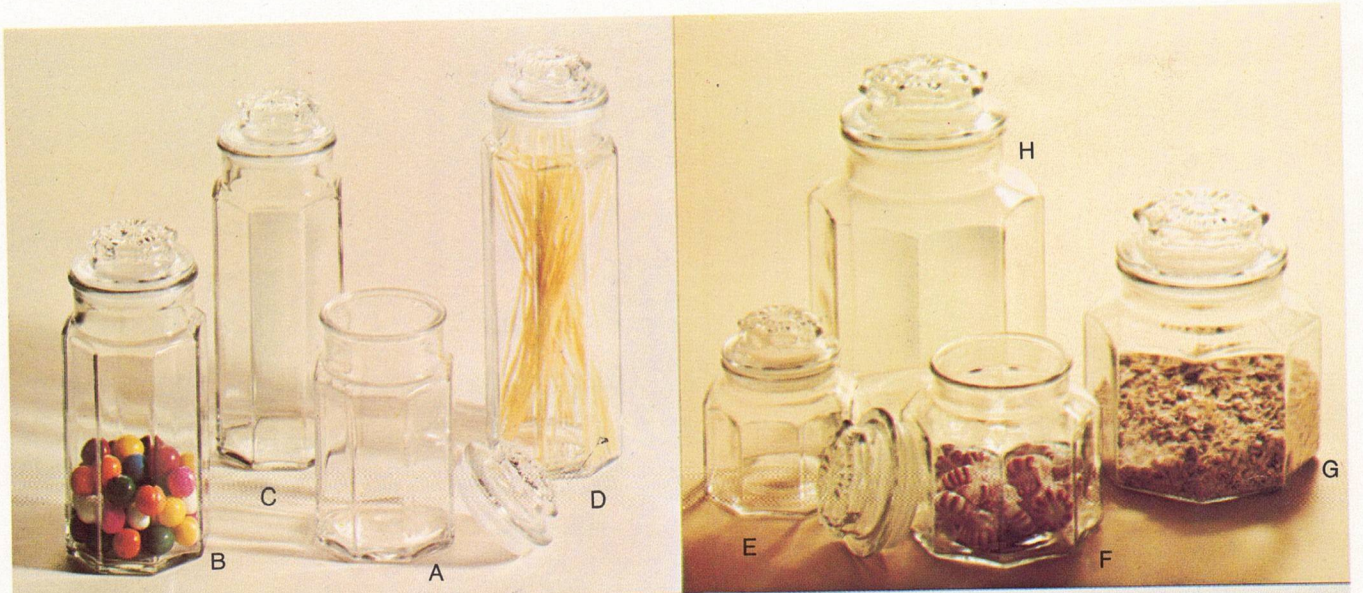

Storage Jars

photo ref.	description	BULK PACKED (BY DOZEN)		
		item order no.	shipper doz. lbs.	price doz.
CARRIAGE HOUSE				
A	14½ oz. tall jar/cover w/sealing feature	114	1 14	
B	19 oz. tall jar/cover w/sealing feature	118	1 16	
C	24 oz. tall jar/cover w/sealing feature	126	1 18	
D	28½ oz. tall jar/cover w/sealing feature	119	1 19	
E	12 oz. jar/cover w/sealing feature	182G	2 19	
F	22 oz. jar/cover w/sealing feature	183G	1 16	
G	42 oz. jar/cover w/sealing feature	184G	1 25	
H	72 oz. jar/cover w/sealing feature	185G	½ 17	
VINTAGE				
I	7 oz. jar/cover	675	1 13	
FOUNTAIN SQUARE				
J	4 oz. jar/cover	80	2 9	
K	½ lb. jar/cover	82	2 18	
L	1 lb. jar/cover	83	1 15	
M	2 lb. jar/cover	84	1 24	
N	4 lb. jar/cover	85	½ 17	

NOTE: Blue item number indicates new product and/or packaging.
See index for additional listings of Vintage bulk and gift items.