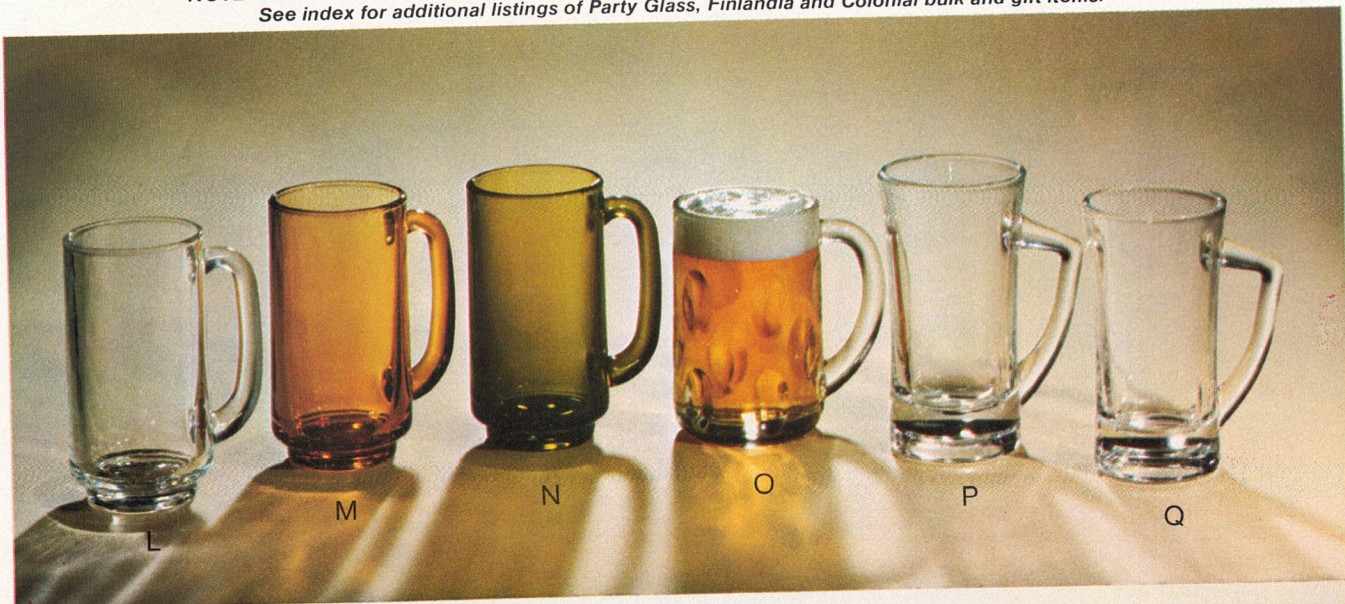

Beer Glasses & Mugs

photo ref.	description	BULK PACKED (BY DOZEN)			SKÖL PACKED (4 PC. SETS)		
		item order no.	shipper doz. lbs.	price doz.	set order no.	shipper sets lbs.	price per set
BAVARIAN							
K	8½ oz. beer glass	3408	3	26			
	10 oz. beer glass	3410	3	23			
	11 oz. beer glass	3411	3	24			
	12 oz. beer glass	3412	3	28			
	13 oz. beer glass	3413	3	28	3413C	6	20
	15 oz. beer glass	3415	3	27			
MUGS							
L	13 oz. FINLANDIA Crystal mug	17	2	30			
M	13 oz. FINLANDIA Honey Gold mug	N17	2	31			
N	13 oz. FINLANDIA Avocado mug	T17	2	30			
O	14 oz. CHUG-A-MUG	15	2	32	15C	6	32
P	12 oz. RATHSKELLER mug	115	2	31			
Q	10 oz. RATHSKELLER mug	110	2	25			
R	12 oz. COLONIAL Crystal tankard mug	112	1	17			
S	15 oz. COLONIAL Crystal tankard mug	116	1	20			
SS	6 pc. 15 oz. COLONIAL Crystal tankard Set				100/504	4	41
T	15 oz. COLONIAL Honey Gold tankard mug	N116	1	20			
U	14 oz. BRIARWOOD mug	134	1	17			
	15 oz. WEXFORD (Not illus.)	4515	1	14			

NOTE: Blue item number indicates new product and/or packaging.
See index for additional listings of Party Glass, Finlandia and Colonial bulk and gift items.