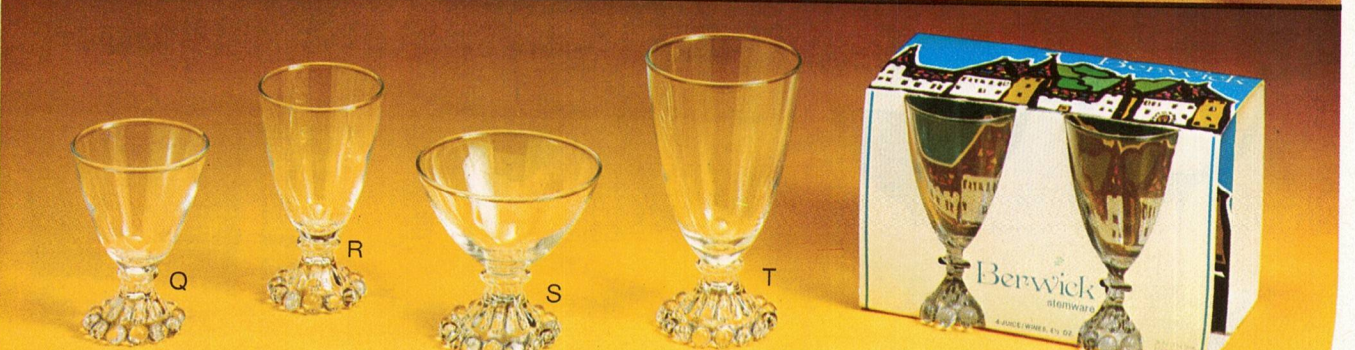

NOTE: See index for additional listings of Regency gift items.

Beverageware Bulk

Stemware

photo ref.	description	BULK PACKED (BY DOZEN)			ANCHOR PACKED (4 PC. SETS)		
		item order no.	shipper doz. lbs.	price doz.	set order no.	shipper sets lbs.	price per set
REGENCY							
A	4 oz. wine	2934	3 12				
B	6½ oz. wine	2936	3 16				
C	6 oz. wine	2926	3 13	2926C	6 9		
D	8 oz. wine	2928	3 16	2928C	6 11		
DD	8 oz. wine in pre-packed display unit	2928F	6 31				
E	10½ oz. wine	2930	3 19				
F	21 oz. giant wine	2422	1 10	2422C*	6 10		
G	10½ oz. goblet	2911	3 18	2911C	6 13		
H	11 oz. goblet	2931	3 21				

NOTE: See index for additional listings of Regency gift items.

*Set of 2

Beverageware Bulk

Stemware

photo ref.	description	BULK PACKED (BY DOZEN)			ANCHOR PACKED (4 PC. SETS)		
		item order no.	shipper doz. lbs.	price doz.	set order no.	shipper sets lbs.	price per set
SAVOY							
A	1 oz. cordial	2501	3 6				
B	2 oz. brandy	2502	3 7				
C	2 oz. sherry	2512	3 11				
D	4¼ oz. whiskey sour	2504	3 13				
E	5 oz. parfait	2525	3 13				
F	3 oz. wine	2523	3 11				
G	4 oz. rhine wine	2524	3 12				
H	4 oz. claret	2506	3 11				
I	3½ oz. cocktail	2514	3 15				
J	4½oz. champagne/sherbet	2515	3 14				
K	4½oz. champagne/cocktail	2546	3 14				
L	5½ oz. champagne	2505	3 15				
M	3½ oz. cocktail	2513	3 14				
N	4½ oz. cocktail	2545	3 15				
O	5 oz. cocktail	2535	3 15				
P	7 oz. on-the-rocks	2507	3 18				
BERWICK							
Q	3½ oz. cocktail	734	3 10		734C	6 8	
R	4½ oz. juice/wine	735	3 11		735C	6 8	
S	5 oz. sherbet	733	3 13		733C	6 10	
T	9 oz. goblet	736	3 16		736C	6 12	