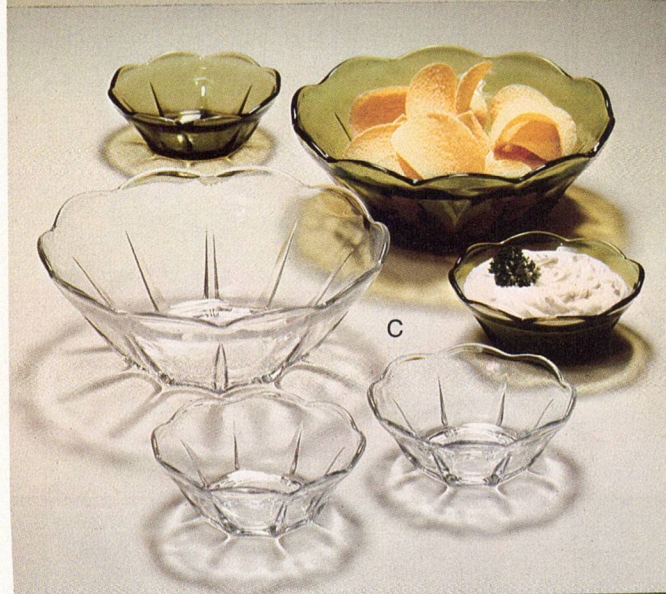

Chip 'n Dip Gift Sets

photo ref.	description	contents	glass color	set order no.	shipper sets lbs.	price per set
FAIRFIELD						
A	3 pc. Chip 'n Double Dip Set	2—5" bowls 1—9" bowl	Avocado Honey Gold	T1200/301 N1200/302	4 17 4 16	
MILK WHITE						
B	3 pc. Chip 'n Double Dip Set	2—4½" bowls 1—8" bowl	Milk White	W1600/72	4 11	
SWEDISH MODERN						
C	3 pc. Chip 'n Double Dip Set	2—4½" bowls 1—8" bowl	Crystal Avocado	1000/98 T1000/96	4 11 4 11	
CHIP 'N DIP						
D	3 pc. Chip 'n Dip Set	1—4½" bowl 1—8" bowl 1—brass holder	Avocado Honey Gold	T3900/18 N3900/17	8 21 8 21	

NOTE: Blue item number indicates new product and/or packaging.
See index for additional listings of Fairfield, Milk White and Swedish Modern bulk and gift items.