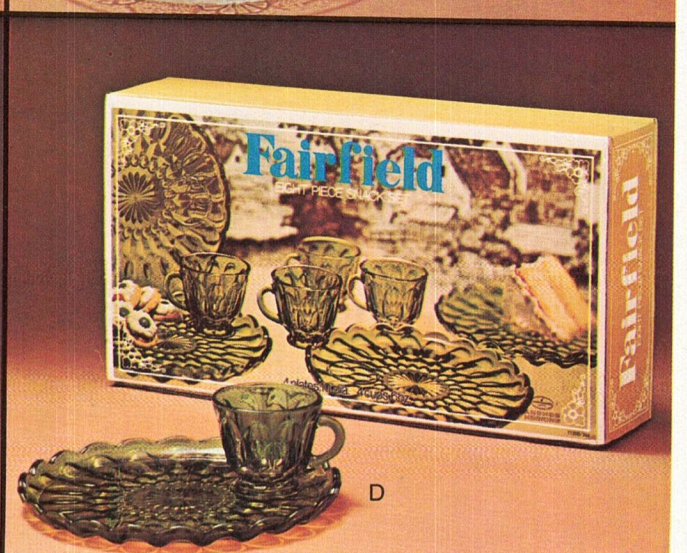

Snack & Buffet Gift Sets

photo ref.	description	contents	set order no.	shipper sets lbs.	price per set
A	8 pc. Early American PRESCUT Set	4-6 oz. cups 4-10" round snack plates	700/712	4 40	
B	8 pc. RAIN FLOWER Set	4-6 oz. cups 4-10" round plates	3400/83	4 37	
C	8 pc. VINTAGE Set	4-6 oz. cups 4-6¾ x 11¼" handled trays	600/76	4 31	
D	8 pc. FAIRFIELD Set	4-6 oz. Avocado cups 4-10" round Avocado snack plates	T1200/266	4 39	

NOTE: *Blue item number indicates new product and/or packaging.*
See index for additional listings of Prescut, Rain Flower, Vintage and Fairfield bulk and gift items.