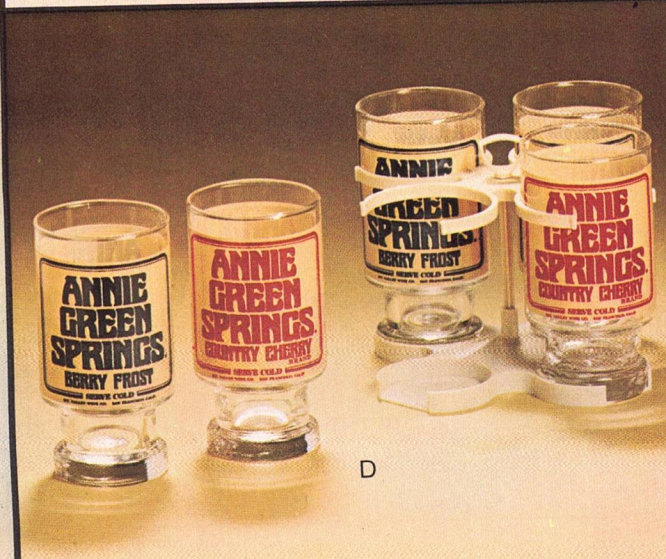

Decorated Novelty Gift Sets

photo ref.	description	contents	set order no.	shipper		price per set
				sets	lbs.	
CADDY TOTES						
A	4 pc. COACHMAN Set	4—15 oz. beverages	3015P/7503	6	19	
B	4 pc. POP WINE Set	2 ea. 12 oz. beverages. Cold Bear, Black Bear	3012P/7506	6	17	
C	4 pc. POP WINE Set	2 ea. 12 oz. beverages. Boone's Farm Apple, Boone's Farm Strawberry Hill	3012P/7505	6	17	
D	4 pc. POP WINE Set	2 ea. 12 oz. beverages. Annie Green Springs Country Cherry, Annie Green Springs Berry Frost	3012P/7507	6	17	

NOTE: Blue item number indicates new product and/or packaging.
Anchor Hocking Corporation is solely responsible for this merchandise and all purchasers are prohibited from selling or otherwise using it contrary to the laws or regulations of any jurisdiction.

Beverageware Gift Sets