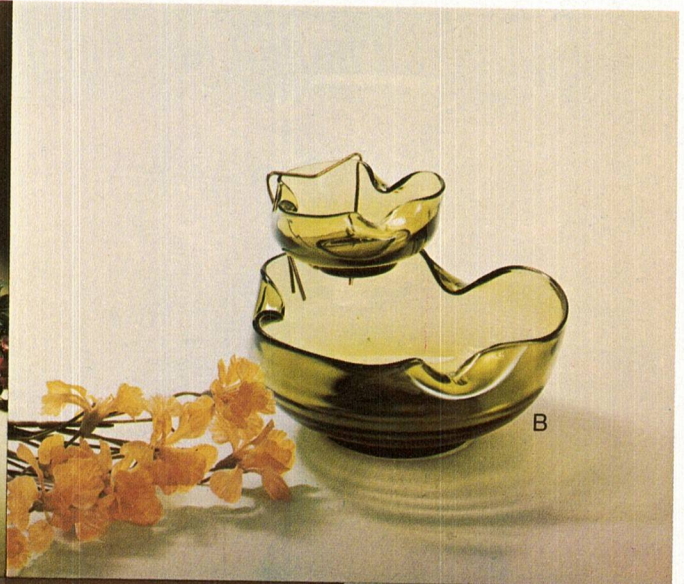

Chip 'n Dip Gift Sets

photo ref.	description	contents	glass color	set order no.	shipper sets lbs.	price per set
Early American PRESCUT						
A	3 pc. Chip 'n Dip Set	1 - 5¼" bowl 1 - 10¾" bowl 1 - Chrome holder	Crystal	700/733	4 18	
ACCENT MODERN						
B	3 pc. Chip 'n Dip Set	1 - 5¼" bowl 1 - 9¼" bowl 1 - Brass holder	Avocado	T200/119	4 17	
COVINGTON						
C	3 pc. Chip 'n Double Dip Set	2 - 5" bowls 1 - 9¼" bowl	Avocado	T1100/37	4 23	
			Spicy Brown	Y1100/38	4 23	

NOTE: Blue item number indicates new product and/or packaging.
See index for additional listings of Prescut, Accent Modern and Covington bulk and gift items.