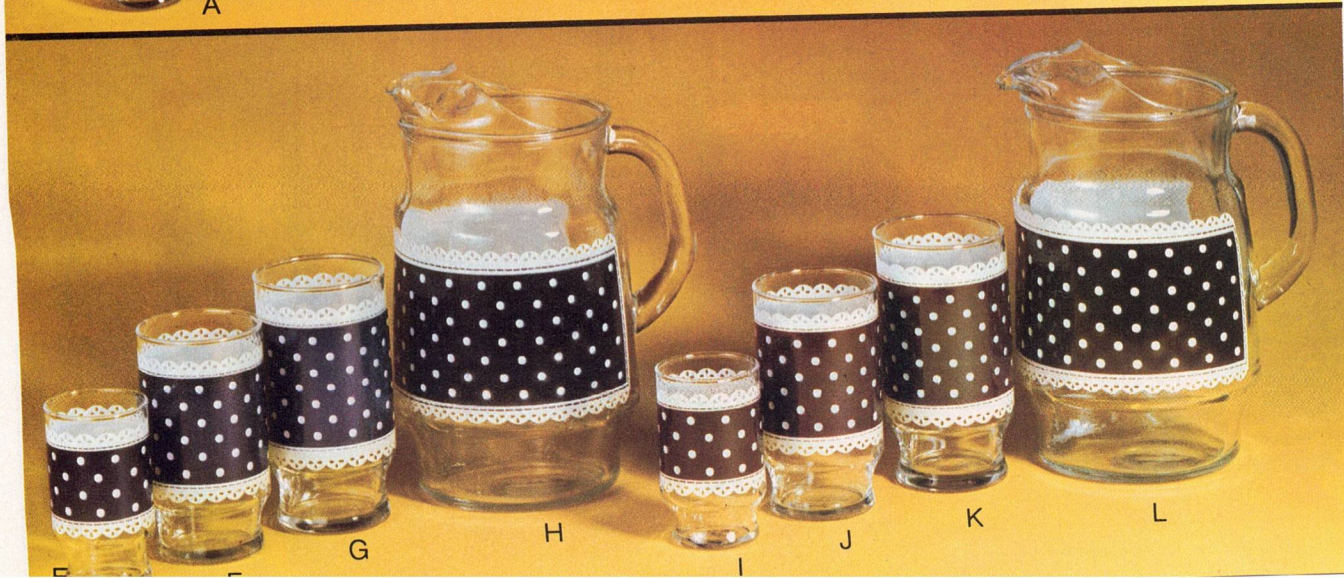

Decorated

photo ref.	description	BULK PACKED (BY DOZEN)			ANCHOR PACKED (4 PC. SETS)		
		item order no.	shipper doz. lbs.	price doz.	set order no.	shipper sets lbs.	price per set
PICNIC RED							
A	7 oz. juice	3607/7552	1 4		3607C/7552	6 8	
B	13 oz. beverage	3624/7552	1 6		3624C/7552	6 13	
C	17½ oz. iced tea	3618/7552	1 8		3618C/7552	6 16	
D	74 oz. pitcher	3364/7552	½ 19				
PICNIC BLUE							
E	7 oz. juice	3607/7553	1 4		3607C/7553	6 8	
F	13 oz. beverage	3624/7553	1 6		3624C/7553	6 13	
G	17½ oz. iced tea	3618/7553	1 8		3618C/7553	6 16	
H	74 oz. pitcher	3364/7553	½ 19				
PICNIC BROWN							
I	7 oz. juice	3607/7554	1 4		3607C/7554	6 8	
J	13 oz. beverage	3624/7554	1 6		3624C/7554	6 13	
K	17½ oz. iced tea	3618/7554	1 8		3618C/7554	6 16	
L	74 oz. pitcher	3364/7554	½ 19				

NOTE: Blue item number indicates new product and/or packaging.
See index for additional listings of Picnic bulk and gift items.