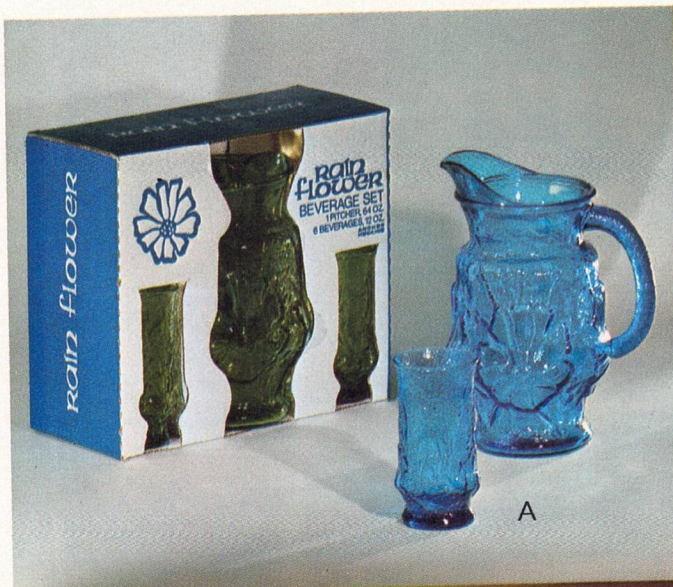

Refreshment Gift Sets

photo ref.	description	contents	glass color	set	shipper		price per set
				order no.	sets	lbs.	
A	7 pc. RAIN FLOWER Refreshment Set	6—12 oz. tumblers 1—64 oz. pitcher	Avocado	T3400/86	4	31	
			Honey Gold	N3400/87	4	31	
			Laser Blue	F3400/85	4	31	
B	7 pc. GINGHAM RED Refreshment Set	6—13 oz. beverages 1—74 oz. pitcher		3600/645	4	26	
	7 pc. GINGHAM GREEN Refreshment Set (Not illustrated)	6—13 oz. beverages 1—74 oz. pitcher		3600/646	4	26	
C	7 pc. Early American PRESCUT Water Set	6—10 oz. tumblers 1—60 oz. pitcher	Crystal	700/682	4	34	
D	7 pc. WEXFORD Refreshment Set	6—12 oz. beverages 1—2 qt. pitcher	Crystal	4500/12	2	21	

NOTE: Blue item number indicates new product and/or packaging.
See index for additional listings of Rain Flower, Gingham, Prescut and Wexford bulk and gift items.