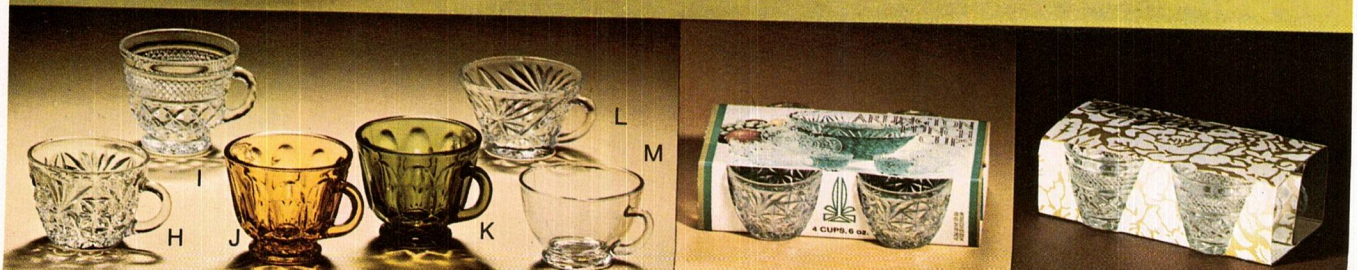

Serving Dishes & Punch Cups

photo ref.	description	glass color	BULK PACKED (BY DOZEN)		
			item order no.	shipper doz. lbs.	price doz.
MILK WHITE					
A	6 x 5" ftd. candy jar	Milk White	W696	1 15	
B	6 x 7 3/4" ftd. candy jar/cover	Milk White	W692	1/2 12	
C	9 1/2 x 5 1/2" ftd. bowl	Milk White	W659	1/2 17	
D	8" bowl	Milk White	W1678	1 17	
E	4 1/2" bowl	Milk White	W1664	3 14	
F	5 1/4 oz. ftd. sherbet	Milk White	W543	2 18	
G	7 x 3 1/2" ftd. compote	Milk White	W546	1 16	
PUNCH CUPS					
H	4 pc. 6 oz. ARLINGTON cup Anchor Pack	Crystal	389C	6 sets 11	
I	7 oz. WEXFORD cup Available in Anchor Pack	Crystal	4579	6 35	
		Crystal	4579C	6 sets 13	
J	6 oz. FAIRFIELD	Honey Gold	N1279	2 13	
K	6 oz. FAIRFIELD	Avocado	T1279	2 13	
L	6 oz. Early American PRESCUT	Crystal	789	6 26	
M	6 oz. cup	Crystal	279	3 13	

NOTE: Blue item number indicates new product and/or packaging.

See index for additional listings of Milk White, Arlington, Wexford, Fairfield and Prescut bulk and gift items.

Tableware Bulk

T