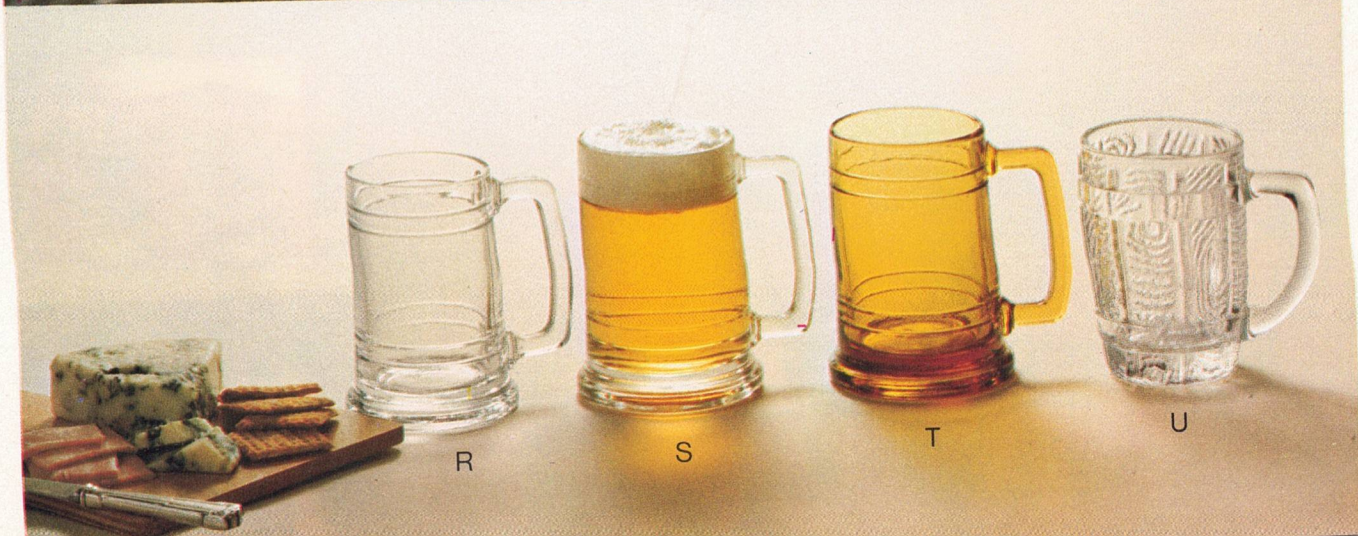

Beer Glasses & Mugs

photo ref.	description	BULK PACKED (BY DOZEN)			SKÖL PACKED (4 PC. SETS)		
		item order no.	shipper doz. lbs.	price doz.	set order no.	shipper sets lbs.	price per set
BAVARIAN							
K	8½ oz. beer glass	3408	3	26			
	10 oz. beer glass	3410	3	23			
	11 oz. beer glass	3411	3	24			
	12 oz. beer glass	3412	3	28			
	13 oz. beer glass	3413	3	28	3413C	6	20
	15 oz. beer glass	3415	3	27			
MUGS							
L	13 oz. FINLANDIA Crystal mug	17	2	30			
M	13 oz. FINLANDIA Honey Gold mug	N17	2	31			
N	13 oz. FINLANDIA Avocado mug	T17	2	30			
O	14 oz. CHUG-A-MUG	15	2	32	15C	6	32
P	12 oz. RATHSKELLER mug	115	2	31			
Q	10 oz. RATHSKELLER mug	110	2	25			
R	12 oz. COLONIAL Crystal tankard mug	112	1	17			
S	15 oz. COLONIAL Crystal tankard mug	116	1	20			
SS	6 pc. 15 oz. COLONIAL Crystal tankard Set				100/504	4	41
T	15 oz. COLONIAL Honey Gold tankard mug	N116	1	20			
U	14 oz. BRIARWOOD mug	134	1	17			
	15 oz. WEXFORD (Not illus.)	4515	1	14			

NOTE: Blue item number indicates new product and/or packaging.
See index for additional listings of Party Glass, Finlandia and Colonial bulk and gift items.