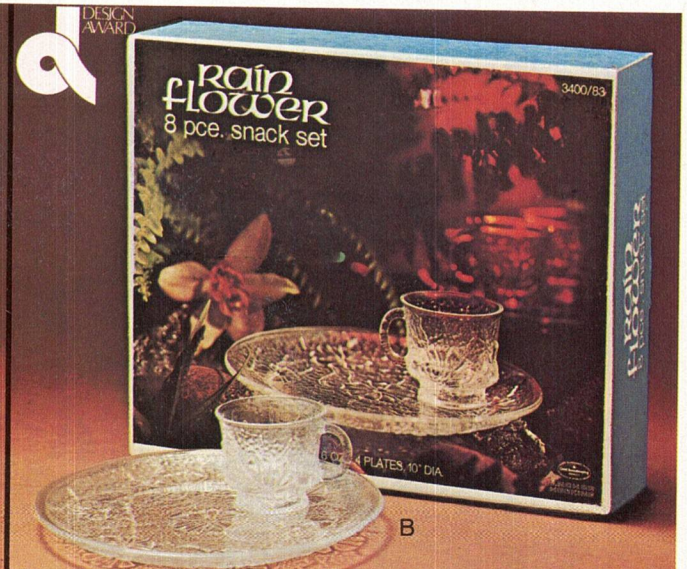

Snack & Buffet Gift Sets

photo ref.	description	contents	set order no.	shipper sets lbs.	price per set
A	8 pc. Early American PRESCUT Set	4-6 oz. cups 4-10" round snack plates	700/712	4 40	
B	8 pc. RAIN FLOWER Set	4-6 oz. cups 4-10" round plates	3400/83	4 37	
C	8 pc. VINTAGE Set	4-6 oz. cups 4-6¾ x 11¼" handled trays	600/76	4 31	
D	8 pc. FAIRFIELD Set	4-6 oz. Avocado cups 4-10" round Avocado snack plates	T1200/266	4 39	

NOTE: *Blue item number indicates new product and/or packaging.*
See index for additional listings of Prescut, Rain Flower, Vintage and Fairfield bulk and gift items.