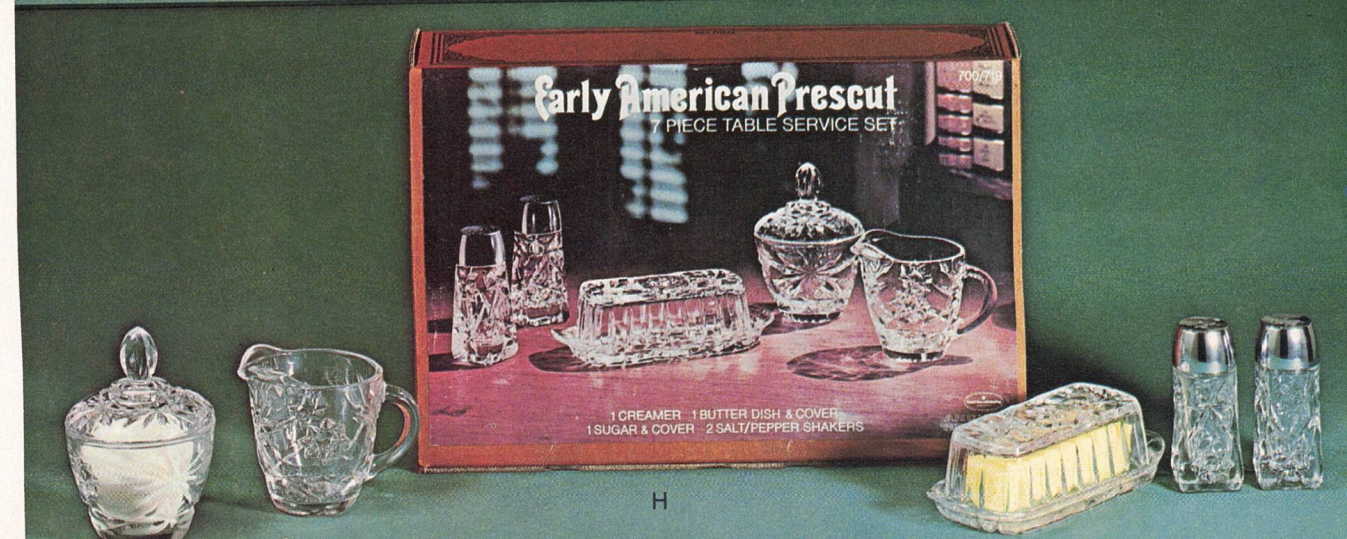

Table Service Gift Sets