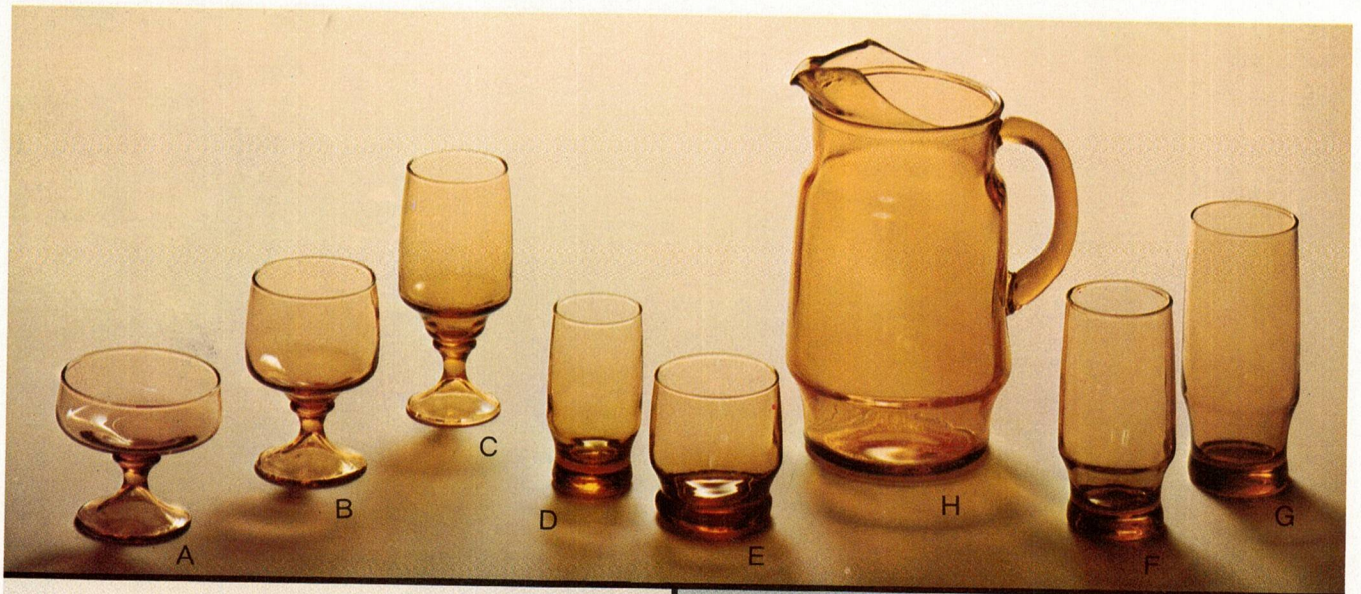

NOTE: Blue item number indicates new product and/or packaging.
See index for additional listings of Rain Flower bulk and gift items.

Beverageware Bulk

B

Chateau

photo ref.	description	glass color	BULK PACKED (BY DOZEN)			ANCHOR PACKED (4 PC. SETS)		
			item order no.	shipper doz.	price lbs. doz.	set order no.	shipper sets lbs.	price per set
A	7½ oz. stemmed sherbet/champagne	Honey Gold	N3317E	1	5	N3317C	6	11
B	9½ oz. stemmed wine/on-the-rocks	Honey Gold	N3320E	1	5	N3320C	6	11
C	11 oz. stemmed goblet	Honey Gold	N3321E	1	6	N3321C	6	12
D	6½ oz. juice	Honey Gold	N3326	4	17	N3326C	6	12
		Laser Blue	F3326	4	17	F3326C	6	12
		Spicy Brown	Y3326	4	17	Y3326C	6	12
E	10 oz. on-the-rocks	Honey Gold	N3330	4	28	N3330C	6	14
		Laser Blue	F3330	4	28	F3330C	6	14
		Spicy Brown	Y3330	4	28	Y3330C	6	14
F	12 oz. beverage	Honey Gold	N3332	4	30	N3332C	6	17
		Laser Blue	F3332	4	32	F3332C	6	16
		Spicy Brown	Y3332	4	30	Y3332C	6	17
G	16½ oz. iced tea	Honey Gold	N3337	4	38	N3337C	6	20
		Laser Blue	F3337	4	37	F3337C	6	20
		Spicy Brown	Y3337	4	37	Y3337C	6	20
H	74 oz. pitcher	Honey Gold	N3364	½	20			
		Laser Blue	F3364	½	18			
		Spicy Brown	Y3364	½	18			