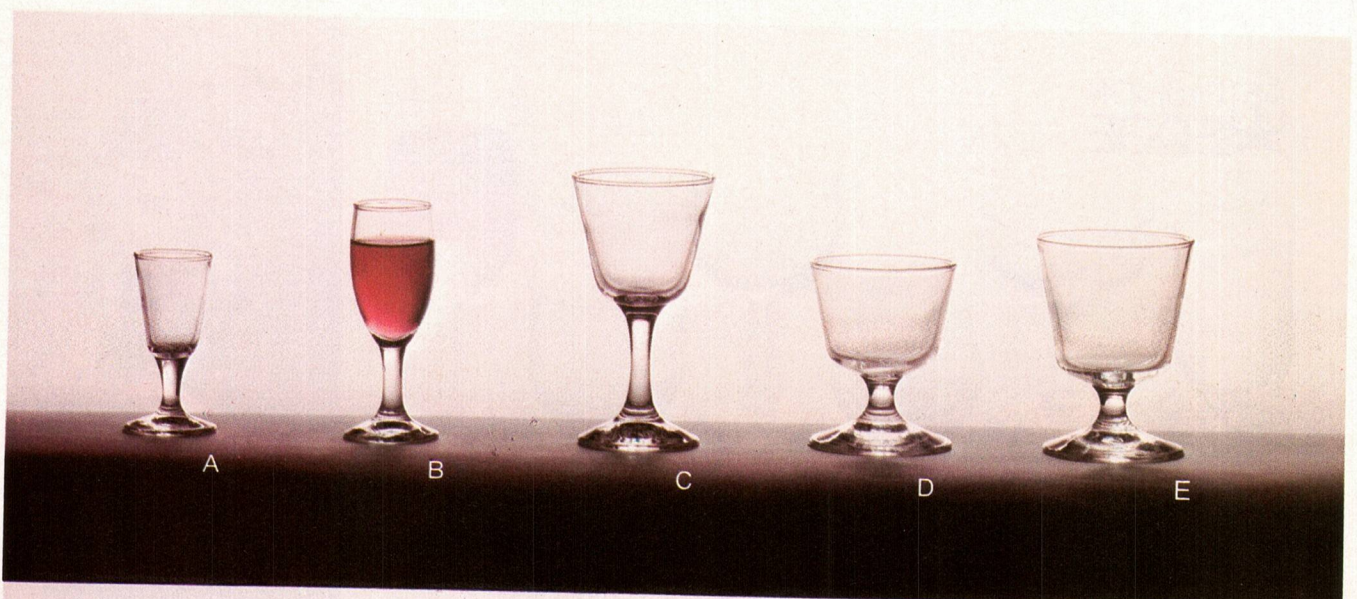

Stemware

photo ref.	description	BULK PACKED (BY DOZEN)			ANCHOR PACKED (4 PC. SETS)		
		item order no.	shipper doz. lbs.	price doz.	set order no.	shipper sets lbs.	price per set
REGENCY							
A	1 oz. cordial	2901	3 5		2901C	6 4	
B	2 oz. brandy	2902	3 9				
C	4½ oz. cocktail	2945	3 14		2945C	6 10	
D	5 oz. on-the-rocks	2915	3 13				
E	7 oz. on-the-rocks	2907	3 18		2907C	6 12	
F	4 oz. whiskey sour	2904	3 12		2904C	6 10	
G	3½ oz. cocktail	2913	3 12				
H	4½ oz. champagne/ cocktail	2946	3 14				
	4½ oz. champagne/ sherbet (Not illus.)	2914	3 15				
J	5½ oz. champagne	2905	3 16		2905C	6 11	

NOTE: See index for additional listings of Regency gift items.

Beverageware Bulk