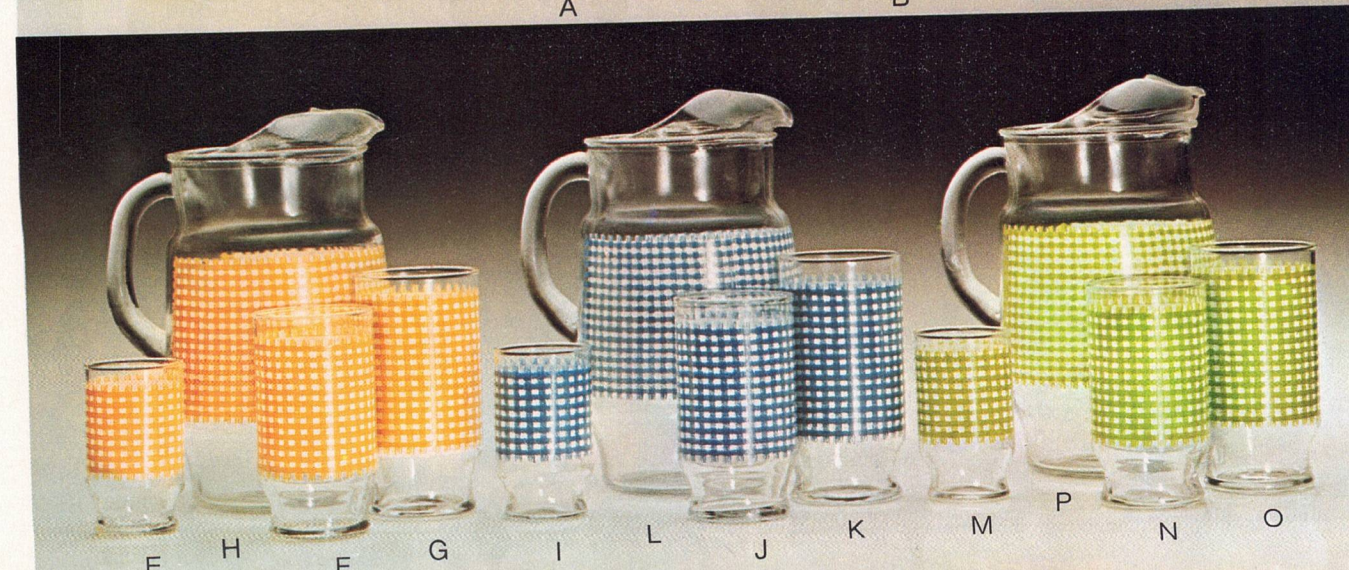

Decorated

photo ref.	description	BULK PACKED (BY DOZEN)			ANCHOR PACKED (4 PC. SETS)		
		item order no.	shipper doz. lbs.	price doz.	set order no.	shipper sets lbs.	price per set
GINGHAM RED							
A	7 oz. juice	3607/7435	1 4		3607C/7435	6 8	
B	13 oz. beverage	3624/7435	1 6		3624C/7435	6 13	
C	17½ oz. iced tea	3618/7435	1 8		3618C/7435	6 16	
D	74 oz. pitcher	3364/7435	½ 19				
GINGHAM YELLOW							
E	7 oz. juice	3607/7434	1 4		3607C/7434	6 8	
F	13 oz. beverage	3624/7434	1 6		3624C/7434	6 13	
G	17½ oz. iced tea	3618/7434	1 8		3618C/7434	6 16	
H	74 oz. pitcher	3364/7434	½ 19				
GINGHAM BLUE							
I	7 oz. juice	3607/7432	1 4		3607C/7432	6 8	
J	13 oz. beverage	3624/7432	1 6		3624C/7432	6 13	
K	17½ oz. iced tea	3618/7432	1 8		3618C/7432	6 16	
L	74 oz. pitcher	3364/7432	½ 19				
GINGHAM GREEN							
M	7 oz. juice	3607/7433	1 4		3607C/7433	6 8	
N	13 oz. beverage	3624/7433	1 6		3624C/7433	6 13	
O	17½ oz. iced tea	3618/7433	1 8		3618C/7433	6 16	
P	74 oz. pitcher	3364/7433	½ 19				

NOTE: Blue item number indicates new product and/or packaging.
See index for additional listings of Gingham bulk and gift items.

Beverageware Bulk