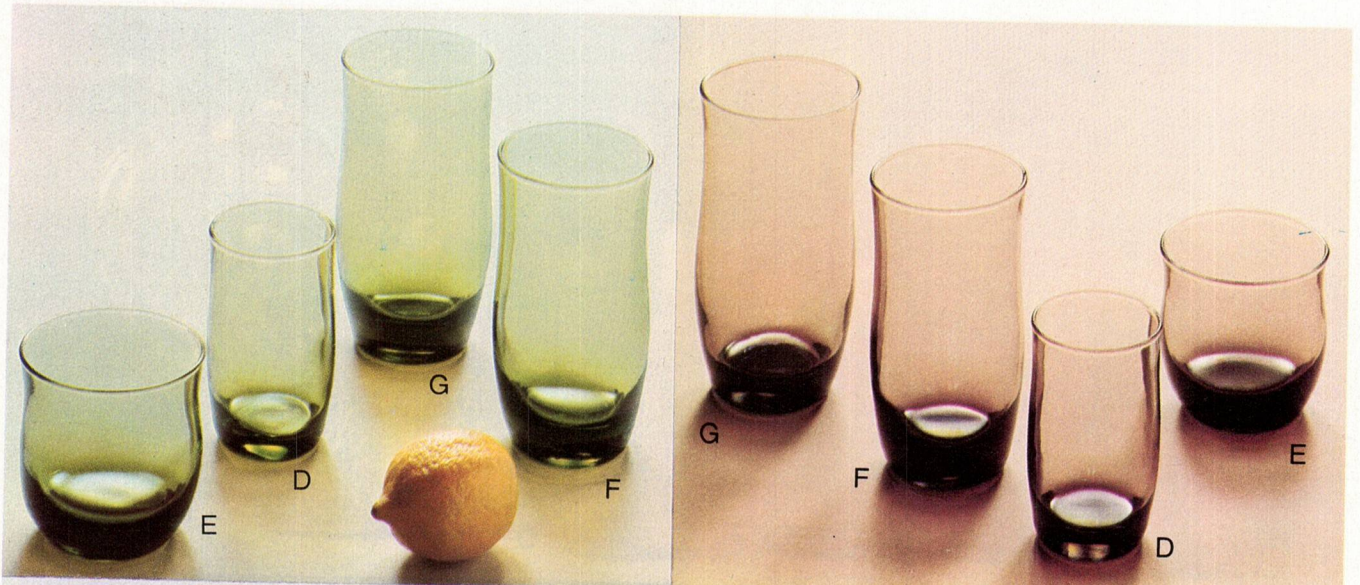

NOTE: Blue item number indicates new product and/or packaging.

Beverageware Bulk

Flair

photo ref.	description	glass color	BULK PACKED (BY DOZEN)			ANCHOR PACKED (4 PC. SETS)		
			item order no.	shipper doz. lbs.	price doz.	set order no.	shipper sets lbs.	price per set
A	6½ oz. stemmed champagne	Honey Gold	N3055	1 5		N3055C	6 11	
B	9 oz. stemmed on-the-rocks/wine	Honey Gold	N3057	1 6		N3057C	6 13	
C	11½ oz. stemmed goblet	Honey Gold	N3061	1 6		N3061C	6 12	
D	6 oz. juice	Crystal	3076F	1 4		3076C	6 9	
		Avocado	T3076F	1 5		T3076C	6 9	
		Honey Gold	N3076F	1 4		N3076C	6 9	
		Laser Blue	F3076F	1 4		F3076C	6 9	
		Spicy Brown	Y3076F	1 4		Y3076C	6 9	
E	8 oz. on-the-rocks	Crystal	3079F	1 7		3079C	6 13	
		Avocado	T3079F	1 7		T3079C	6 13	
		Honey Gold	N3079F	1 7		N3079C	6 13	
		Laser Blue	F3079F	1 7		F3079C	6 13	
		Spicy Brown	Y3079F	1 6		Y3079C	6 13	

NOTE: See index for additional listings of Flair bulk and gift items.

Beverageware Bulk

B

photo ref.	description	glass color	BULK PACKED (BY DOZEN)			ANCHOR PACKED (4 PC. SETS)		
			item order no.	shipper doz.	price lbs. doz.	set order no.	shipper sets lbs.	price per set
F	11½ oz. beverage	Crystal	3082F	1	8	3082C	6	16
		Avocado	T3082F	1	8	T3082C	6	16
		Honey Gold	N3082F	1	8	N3082C	6	16
		Laser Blue	F3082F	1	8	F3082C	6	16
		Spicy Brown	Y3082F	1	8	Y3082C	6	16
G	15 oz. iced tea	Crystal	3085F	1	8	3085C	6	17
		Avocado	T3085F	1	8	T3085C	6	17
		Honey Gold	N3085F	1	8	N3085C	6	17
		Laser Blue	F3085F	1	8	F3085C	6	17
		Spicy Brown	Y3085F	1	8	Y3085C	6	16
H	22 oz. cooler	Crystal	3077F	1	11	3077C	6	22
		Honey Gold	N3077F	1	11	N3077C	6	22
		Laser Blue	F3077F	1	11	F3077C	6	22