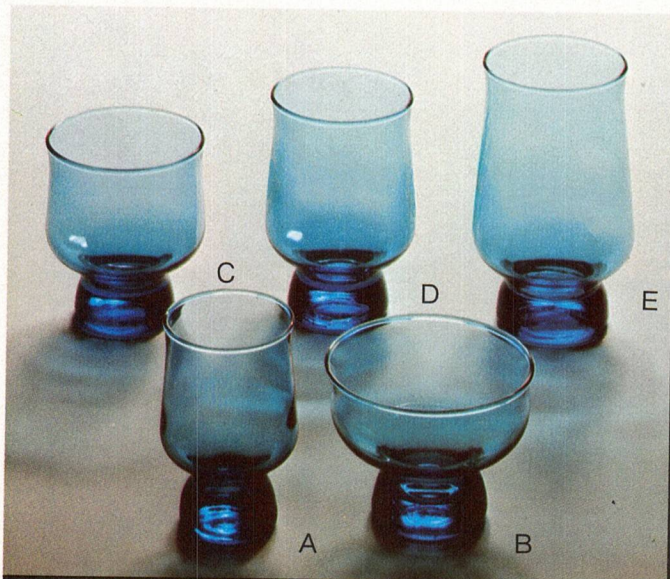

photo ref.	description	glass color	BULK PACKED (BY DOZEN)			ANCHOR PACKED (4 PC. SETS)		
			item order no.	shipper doz. lbs.	price doz.	set order no.	shipper sets lbs.	price per set
A	6 oz. juice	Crystal	3226K	3 15		3226C	6 10	
		Avocado	T3226K	3 15		T3226C	6 10	
		Laser Blue	F3226K	3 15		F3226C	6 10	
		Spicy Brown	Y3226K	3 15		Y3226C	6 10	
B	8½ oz. sherbet/ champagne	Crystal	3227K	3 18		3227C	6 13	
		Avocado	T3227K	3 18		T3227C	6 12	
		Laser Blue	F3227K	3 18		F3227C	6 12	
		Spicy Brown	Y3227K	3 18		Y3227C	6 12	
C	10½ oz. on-the-rocks	Crystal	3230K	3 21		3230C	6 14	
		Avocado	T3230K	3 21		T3230C	6 14	
		Laser Blue	F3230K	3 21		F3230C	6 14	
		Spicy Brown	Y3230K	3 21		Y3230C	6 14	
D	12 oz. beverage	Crystal	3232K	3 24		3232C	6 16	
		Avocado	T3232K	3 24		T3232C	6 15	
		Laser Blue	F3232K	3 24		F3232C	6 17	
		Spicy Brown	Y3232K	3 24		Y3232C	6 16	
E	16 oz. iced tea	Crystal	3236K	3 27		3236C	6 18	
		Avocado	T3236K	3 27		T3236C	6 18	
		Laser Blue	F3236K	3 27		F3236C	6 19	
		Spicy Brown	Y3236K	3 27		Y3236C	6 18	

NOTE: *Blue item number indicates new product and/or packaging.*
See index for additional listing of Tivoli gift items.