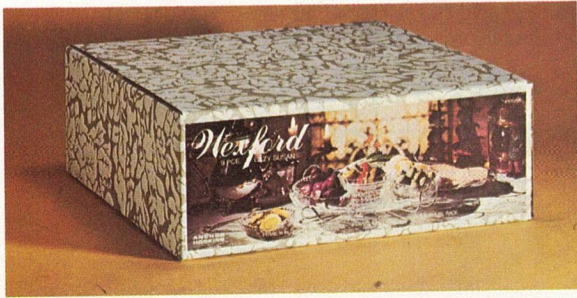

Lazy Susan Gift Sets

photo ref.	description	contents	glass color	set order no.	shipper sets lbs.	price per set
WEXFORD						
A	9 pc. Lazy Susan Set	1- 14" tray 1- 5¼" bowl 6- 4 x 5¾" relish trays 1- Chrome swivel rack	Crystal	4500/55	2 21	
Early American PRESCUT						
B	9 pc. Lazy Susan Set	1- 13½" tray 1- 5½" bowl 6- 4 x 5¾" relish trays 1- Chrome swivel rack	Crystal	700/713	2 23	

NOTE: Blue item number indicates new product and/or packaging.
See index for additional listings of Wexford and Prescut bulk and gift items.

A