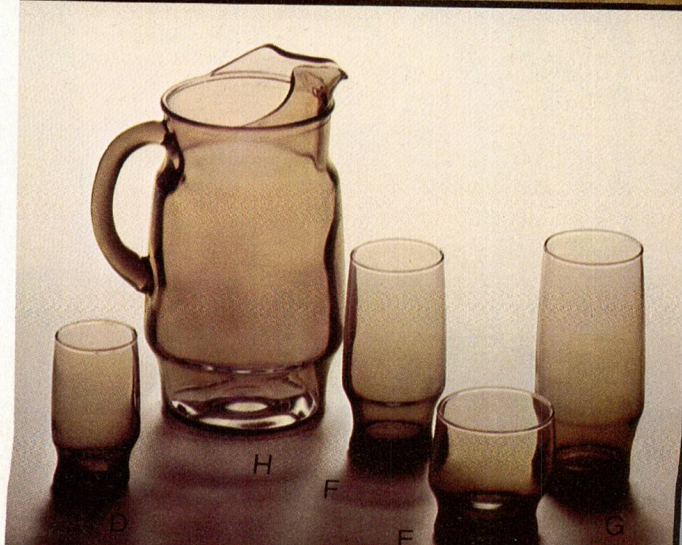

NOTE: Blue item number indicates new product and/or packaging.
See index for additional listings of Rain Flower bulk and gift items.

Beverageware Bulk

B

Chateau

photo ref.	description	glass color	BULK PACKED (BY DOZEN)			ANCHOR PACKED (4 PC. SETS)		
			item order no.	shipper doz.	price lbs. doz.	set order no.	shipper sets lbs.	price per set
A	7½ oz. stemmed sherbet/champagne	Honey Gold	N3317E	1	5	N3317C	6	11
B	9½ oz. stemmed wine/on-the-rocks	Honey Gold	N3320E	1	5	N3320C	6	11
C	11 oz. stemmed goblet	Honey Gold	N3321E	1	6	N3321C	6	12
D	6½ oz. juice	Honey Gold	N3326	4	17	N3326C	6	12
		Laser Blue	F3326	4	17	F3326C	6	12
		Spicy Brown	Y3326	4	17	Y3326C	6	12
E	10 oz. on-the-rocks	Honey Gold	N3330	4	28	N3330C	6	14
		Laser Blue	F3330	4	28	F3330C	6	14
		Spicy Brown	Y3330	4	28	Y3330C	6	14
F	12 oz. beverage	Honey Gold	N3332	4	30	N3332C	6	17
		Laser Blue	F3332	4	32	F3332C	6	16
		Spicy Brown	Y3332	4	30	Y3332C	6	17
G	16½ oz. iced tea	Honey Gold	N3337	4	38	N3337C	6	20
		Laser Blue	F3337	4	37	F3337C	6	20
		Spicy Brown	Y3337	4	37	Y3337C	6	20
H	74 oz. pitcher	Honey Gold	N3364	½	20			
		Laser Blue	F3364	½	18			
		Spicy Brown	Y3364	½	18			