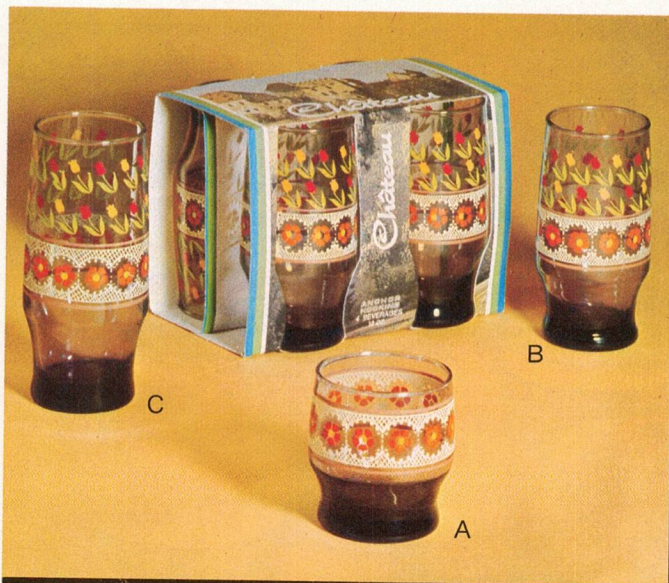

Decorated

photo ref.	description	glass color	BULK PACKED (BY DOZEN)			ANCHOR PACKED (4 PC. SETS)		
			item order no.	shipper doz.	price lbs. doz.	set order no.	shipper sets lbs.	price per set
CHALET								
A	10 oz. on-the-rocks	Spicy Brown	Y3330E/7429	1 7		Y3330C/7429	6 14	
B	12 oz. beverage	Spicy Brown	Y3332E/7429	1 8		Y3332C/7429	6 17	
C	16½ oz. iced tea	Spicy Brown	Y3337E/7429	1 10		Y3337C/7429	6 21	
EL DORADO								
D	10 oz. on-the-rocks	Honey Gold	N3330E/7430	1 7		N3330C/7430	6 14	
E	12 oz. beverage	Honey Gold	N3332E/7430	1 8		N3332C/7430	6 17	
F	16½ oz. iced tea	Honey Gold	N3337E/7430	1 10		N3337C/7430	6 21	
EVE								
G	6½ oz. juice	Laser Blue	F3326E/7304	1 5		F3326C/7304	6 12	
H	10 oz. on-the-rocks	Laser Blue	F3330E/7304	1 7		F3330C/7304	6 14	
I	12 oz. beverage	Laser Blue	F3332E/7304	1 8		F3332C/7304	6 17	
J	16½ oz. iced tea	Laser Blue	F3337E/7304	1 10		F3337C/7304	6 20	
SUN FLOWER								
K	6½ oz. juice	Spicy Brown	Y3326E/7328	1 5		Y3326C/7328	6 12	
L	10 oz. on-the-rocks	Spicy Brown	Y3330E/7328	1 7		Y3330C/7328	6 14	
M	12 oz. beverage	Spicy Brown	Y3332E/7328	1 8		Y3332C/7328	6 17	
N	16½ oz. iced tea	Spicy Brown	Y3337E/7328	1 10		Y3337C/7328	6 21	

Beverageware Bulk

B