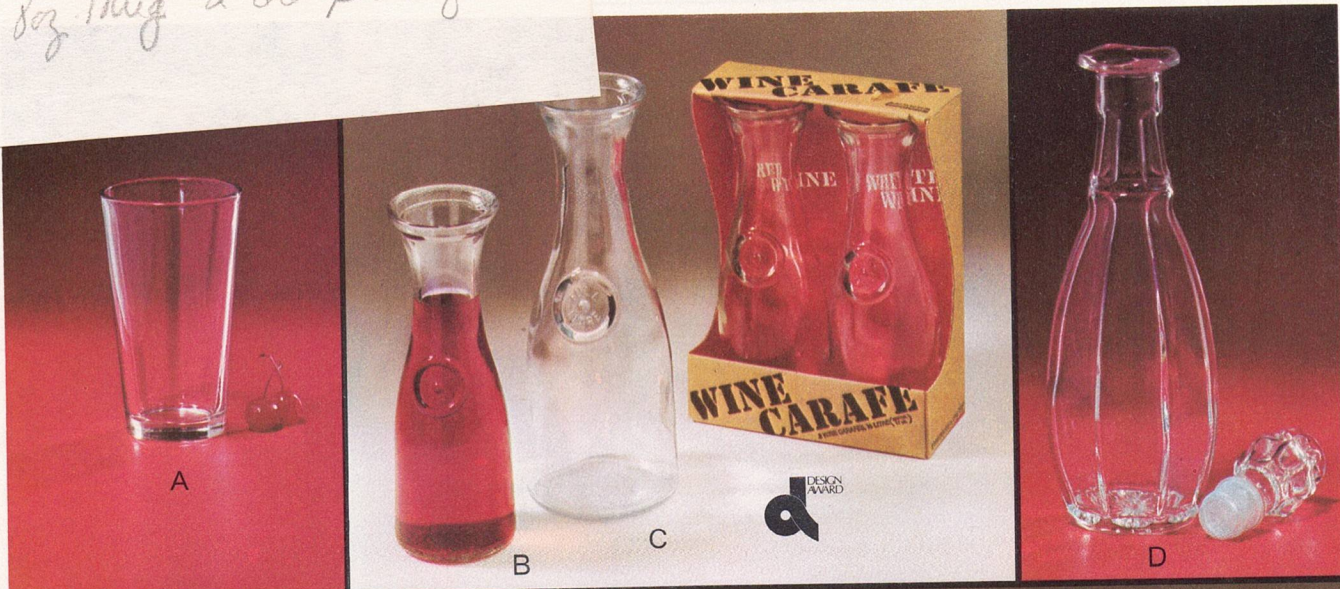

Miscellaneous

photo ref.	description	BULK PACKED (BY DOZEN)			ANCHOR PACKED (4 PC. SETS)		
		item order no.	shipper doz. lbs.	price doz.	set order no.	shipper sets lbs.	price per set
MIXING GLASS							
A	16 oz. mixing glass	176	4 49				
		121	1 13		100/502*	6 17	
		139	1 24				
		129	½ 14				
		3547	2 17		3547C	6 17	
		3066	1 8		3066C*	6 9	

product and/or packaging of Mixing Glass and Wine Carafe

*Sets of 2

45 pc. Med. St. 14.95
12 pc. 8.05
6 pc. 4.60
8oz Mug 2.66 per doz.

Beverageware Bulk

B