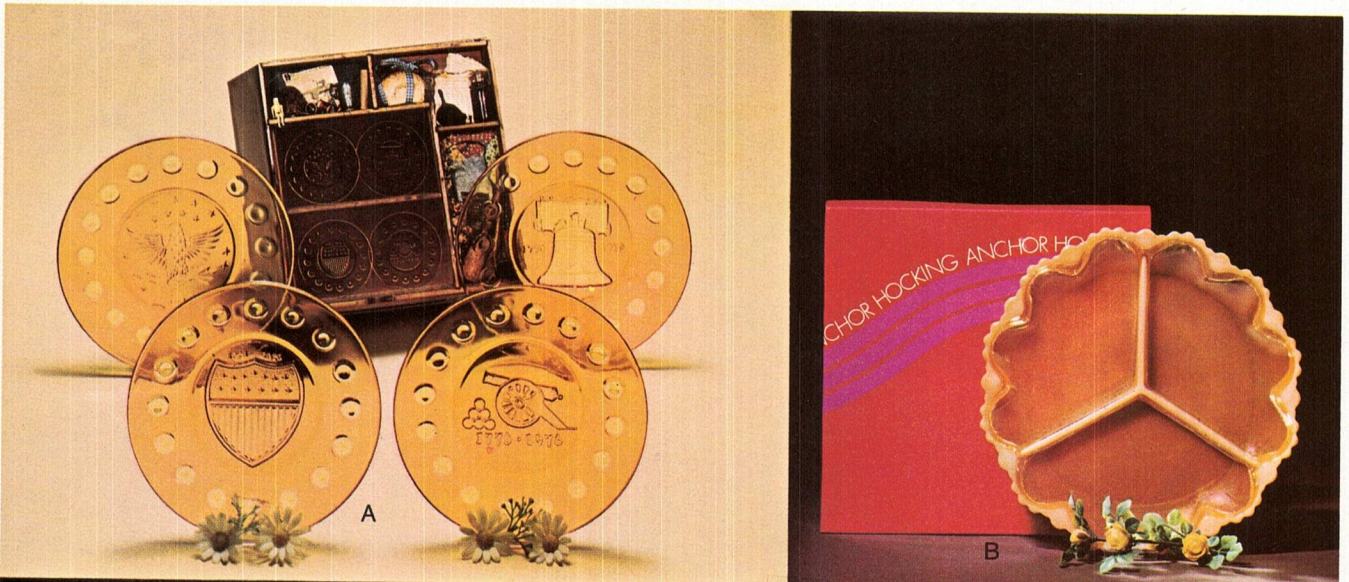

Serving Dishes Gift Sets

photo ref.	description	contents	glass color	set	shipper		price per set
				order no.	sets	lbs.	
A	4 pc. AMERICAN 200 Commemorative Plate Set	1-8" Eagle plate	Crystal	1100/43	6	23	
		1-8" Shield plate	Honey Gold	N1100/44	6	23	
		1-8" Cannon plate					
		1-8" Liberty Bell plate					
PEACH LUSTRE							
B	9¾" divided dish		Peach Lustre	L898	1 dz.	22	
	In Individual Gift Carton		Peach Lustre	L898H	1 dz.	26	
MILK-WHITE GOLD TRIM – Individually Gift Cartoned							
C	9¾" egg plate		Milk White	W896G/13	1 dz.	24	
D	8½" ftd. VINTAGE bowl		Milk White	W657G/13	1 dz.	23	
E	9¾" divided dish		Milk White	W898G/13	1 dz.	25	
F	11½" divided relish		Milk White	W50G/13	1 dz.	25	

NOTE: Blue item number indicates new product and/or packaging.
See index for additional listings of Peach Lustre and Milk White bulk and gift items.