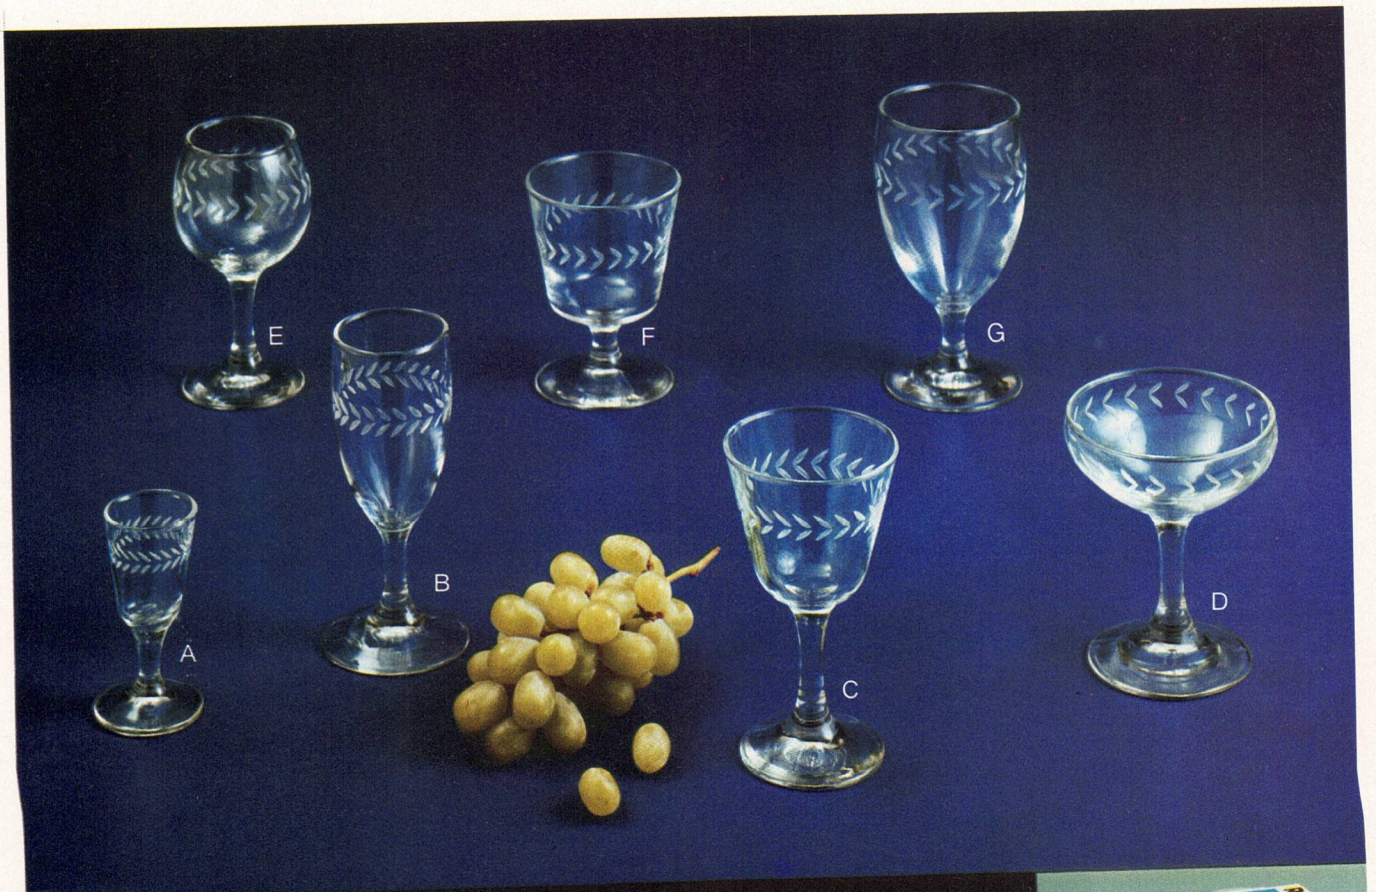

Silver Laurel Cut Glass

photo ref.	description	BULK PACKED (BY DOZEN)			ANCHOR PACKED (4 PC. SETS)		
		item order no.	shipper doz. lbs.	price doz.	set order no.	shipper sets lbs.	price per set
SILVER LAUREL STEMWARE							
A	1 oz. cordial	J2901F/100	1 2		J2901C/100	6 4	
B	4 oz. whiskey sour	J2904F/100	1 4		J2904C/100	6 8	
C	4½ oz. cocktail	J2945F/100	1 5		J2945C/100	6 9	
D	5½ oz. champagne	J2905F/100	1 5		J2905C/100	6 10	
E	6 oz. wine	J2926F/100	1 4		J2926C/100	6 9	
F	7 oz. on-the-rocks	J2907F/100	1 6		J2907C/100	6 12	
G	10½ oz. goblet	J2911F/100	1 6		J2911C/100	6 13	
SILVER LAUREL FLAIR							
H	6 oz. juice	J3076F/100	1 4		J3076C/100	6 8	
I	8 oz. on-the-rocks	J3079F/100	1 6		J3079C/100	6 12	
J	11½ oz. beverage	J3082F/100	1 8		J3082C/100	6 13	
K	15 oz. iced tea	J3085F/100	1 8		J3085C/100	6 15	

NOTE: See index for additional listings of Silver Laurel bulk and gift items.

Beverageware Bulk