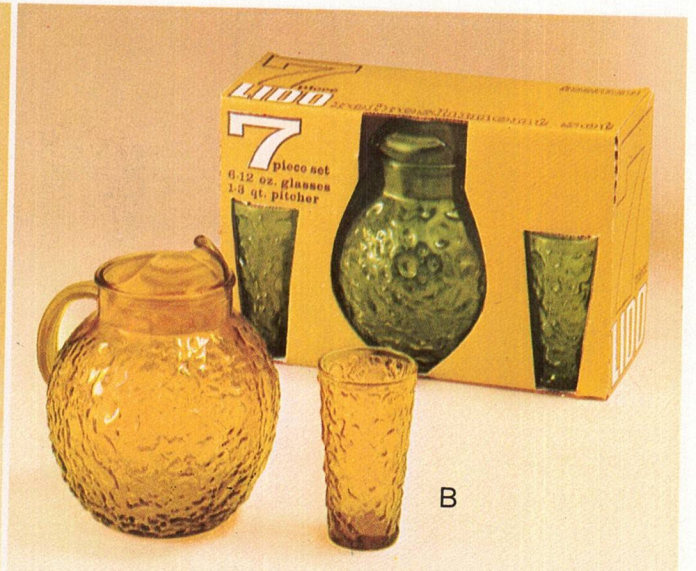

Beverage & Refreshment Gift Sets

photo ref.	description	contents	glass color	set order no.	shipper sets lbs.	price per set
A	7 pc. HERITAGE HILL Refreshment Set	6—16 oz. iced teas 1—82 oz. pitcher	Avocado	T800/202	6 41	
B	7 pc. LIDO Refreshment Set	6—12 oz. beverages 1—3 qt. pitcher	Honey Gold	N800/203	6 41	
C	24 pc. SILVER LAUREL FLAIR Beverage Set	8—8 oz. on-the-rocks 8—11½ oz. beverages 8—15 oz. iced teas	Avocado	T4000/73	4 29	
D	24 pc. SILVER LAUREL HEAVY BASE Beverage Set	8—8 oz. on-the-rocks 8—11½ oz. beverages 8—15 oz. iced teas	Honey Gold	N4000/71	4 29	
		8—5 oz. juices 8—9 oz. on-the-rocks 8—10 oz. beverages	Crystal	J3000/190	2 32	
			Crystal	J3100/150	1 12	

NOTE: Blue item number indicates new product and/or packaging.
See index for additional listings of Heritage Hill, Lido, Silver Laurel, Flair and Heavy Base bulk and gift items.