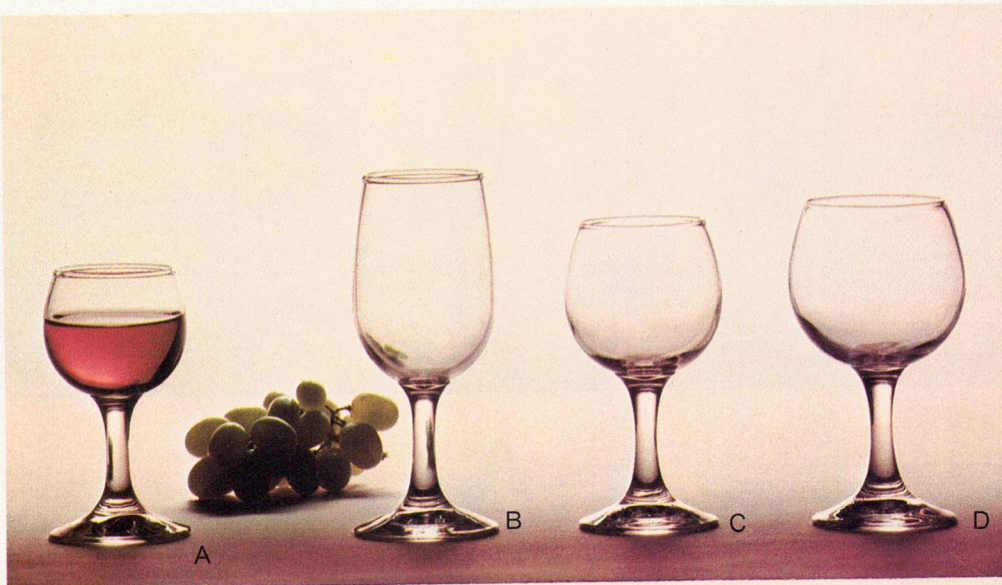

NOTE: See index for additional listings of Regency gift items.

Beverageware Bulk

Stemware

photo ref.	description	BULK PACKED (BY DOZEN)			ANCHOR PACKED (4 PC. SETS)		
		item order no.	shipper doz. lbs.	price doz.	set order no.	shipper sets lbs.	price per set
REGENCY							
A	4 oz. wine	2934	3 12				
B	6½ oz. wine	2936	3 16				
C	6 oz. wine	2926	3 13	2926C	6 9		
D	8 oz. wine	2928	3 16	2928C	6 11		
DD	8 oz. wine in pre-packed display unit	2928F	6 31				
E	10½ oz. wine	2930	3 19				
F	21 oz. giant wine	2422	1 10	2422C*	6 10		
G	10½ oz. goblet	2911	3 18	2911C	6 13		
H	11 oz. goblet	2931	3 21				

NOTE: See index for additional listings of Regency gift items.

*Set of 2

Beverageware Bulk

Stemware

photo ref.	description	BULK PACKED (BY DOZEN)			ANCHOR PACKED (4 PC. SETS)		
		item order no.	shipper doz. lbs.	price doz.	set order no.	shipper sets lbs.	price per set
SAVOY							
A	1 oz. cordial	2501	3 6				
B	2 oz. brandy	2502	3 7				
C	2 oz. sherry	2512	3 11				
D	4¼ oz. whiskey sour	2504	3 13				
E	5 oz. parfait	2525	3 13				
F	3 oz. wine	2523	3 11				
G	4 oz. rhine wine	2524	3 12				
H	4 oz. claret	2506	3 11				
I	3½ oz. cocktail	2514	3 15				
J	4½oz. champagne/sherbet	2515	3 14				
K	4½oz. champagne/cocktail	2546	3 14				
L	5½ oz. champagne	2505	3 15				
M	3½ oz. cocktail	2513	3 14				
N	4½ oz. cocktail	2545	3 15				
O	5 oz. cocktail	2535	3 15				
P	7 oz. on-the-rocks	2507	3 18				
BERWICK							
Q	3½ oz. cocktail	734	3 10		734C	6 8	
R	4½ oz. juice/wine	735	3 11		735C	6 8	
S	5 oz. sherbet	733	3 13		733C	6 10	
T	9 oz. goblet	736	3 16		736C	6 12	