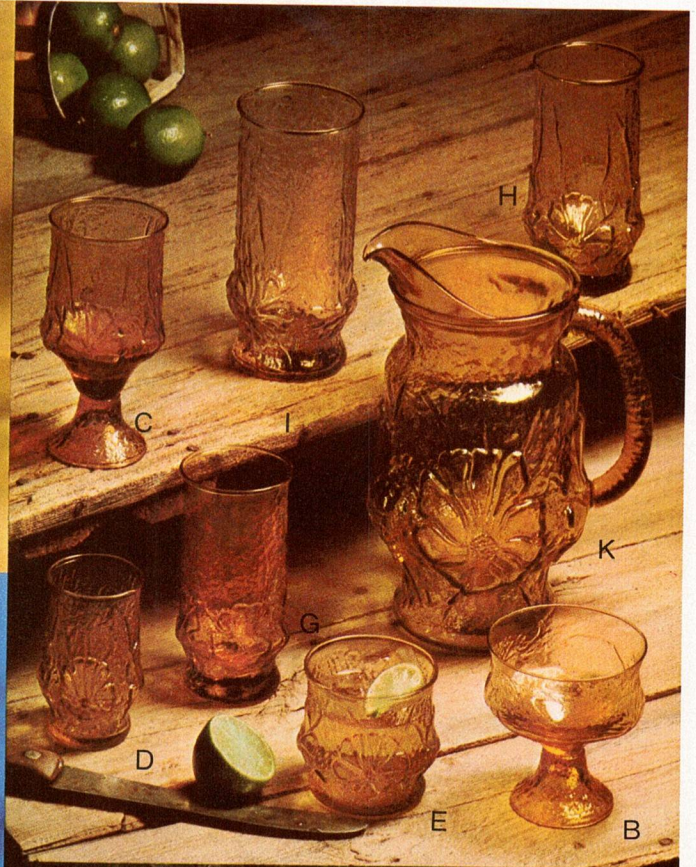

Rain Flower

photo ref.	description	glass color	BULK PACKED (BY DOZEN)			BULK PACKED (1 DOZEN)			ANCHOR PACKED (4 PC. SETS)		
			item order no.	shipper doz. lbs.	price doz.	item order no.	shipper doz. lbs.	price doz.	set order no.	shipper sets lbs.	price per set
A	8 oz. stemmed wine/ on-the-rocks	Crystal				3428	1 7		3428C	6 14	
B	9½ oz. stemmed sherbet	Crystal				3438	1 7		3438C	6 14	
		Honey Gold				N3438	1 7		N3438C	6 14	
C	11 oz. stemmed goblet	Crystal				3441	1 8		3441C	6 17	
		Honey Gold				N3441	1 8		N3441C	6 17	
D	6½ oz. juice	Crystal	3436	3 15					3436C	6 12	
		Avocado	T3436	3 13		T3436E	1 5		T3436C	6 10	
		Honey Gold	N3436	3 13		N3436E	1 5		N3436C	6 11	
		Laser Blue	F3436	3 14		F3436E	1 5		F3436C	6 11	
E	9½ oz. on-the-rocks	Crystal	3440	3 21					3440C	6 15	
		Avocado	T3440	3 18		T3440E	1 7		T3440C	6 13	
		Honey Gold	N3440	3 18		N3440E	1 7		N3440C	6 14	
		Laser Blue	F3440	3 18		F3440E	1 7		F3440C	6 13	
F	9½ oz. tumbler	Crystal	3439	3 20							
G	12 oz. beverage	Crystal	3442	3 22					3442C	6 16	
		Avocado	T3442	3 23		T3442E	1 8		T3442C	6 17	
		Honey Gold	N3442	3 22		N3442E	1 8		N3442C	6 17	
		Laser Blue	F3442	3 23		F3442E	1 8		F3442C	6 16	

Beverageware Bulk

B