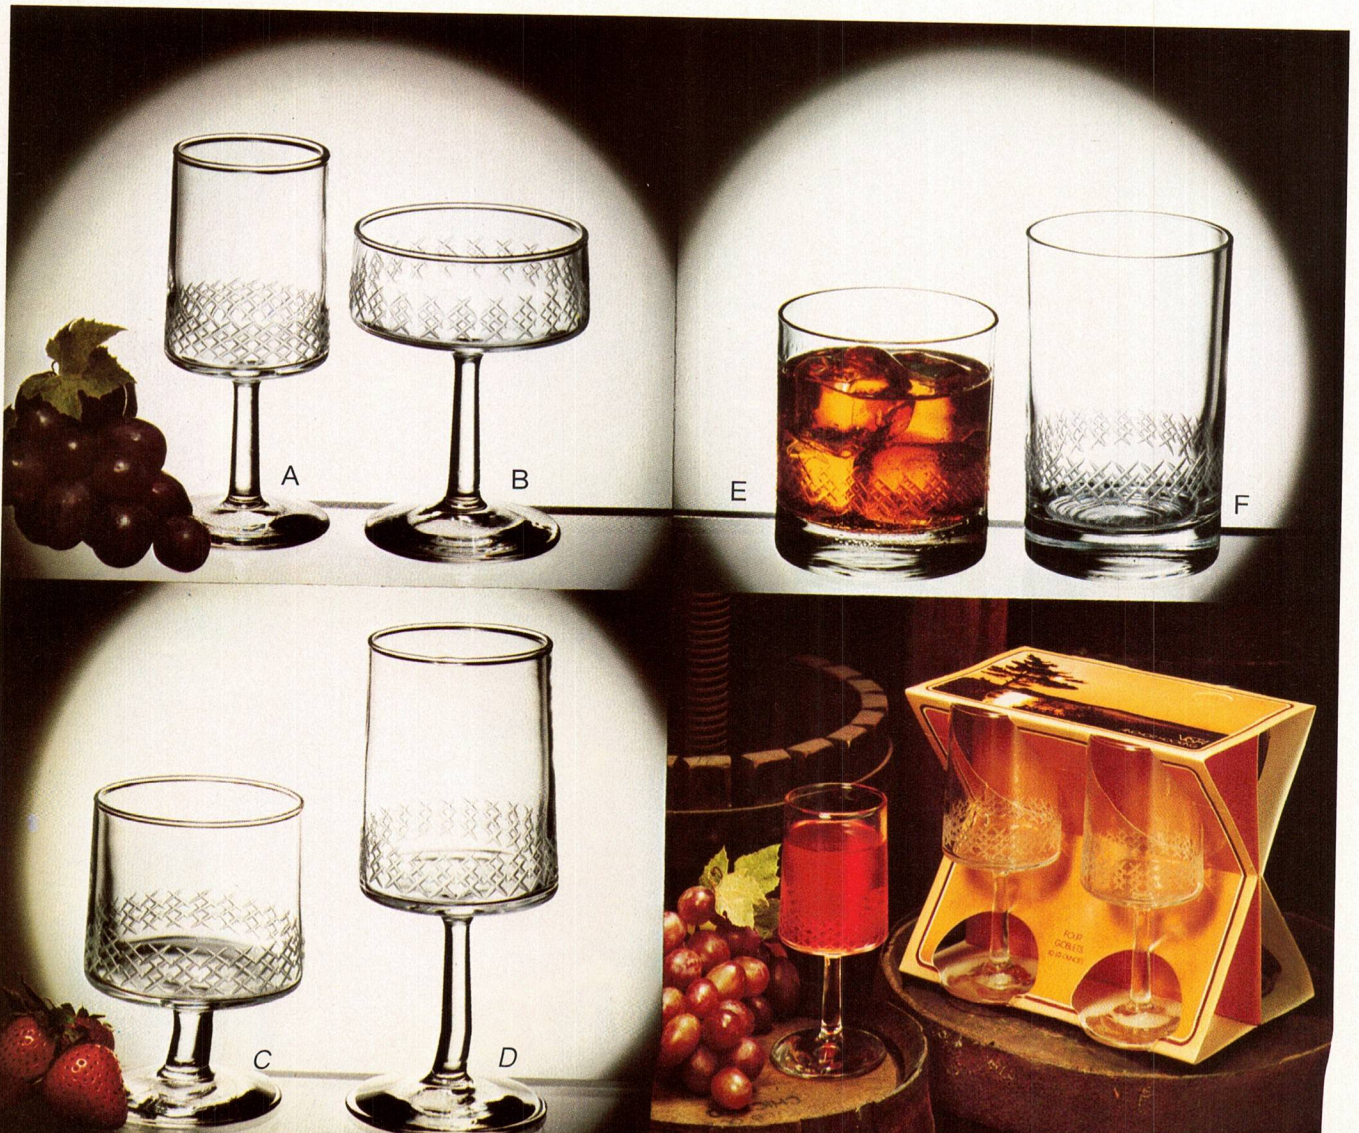

Wicker Cut Glass

ANCHOR PACKED (4 PC. SETS)

photo ref.	description	set order no.	shipper		price per set
			sets	lbs.	
A	6 oz. stemmed wine	J2636C/380	6	11	
B	6½ oz. stemmed champagne	J2637C/380	6	12	
C	9½ oz. stemmed on-the-rocks	J2639C/380	6	13	
D	10½ oz. stemmed goblet	J2640C/380	6	14	
E	11 oz. beverage	J9731C/380	6	18	
F	13 oz. iced tea	J9713C/380	6	20	

NOTE: Blue item number indicates new product and/or packaging.

Beverageware Bulk

B