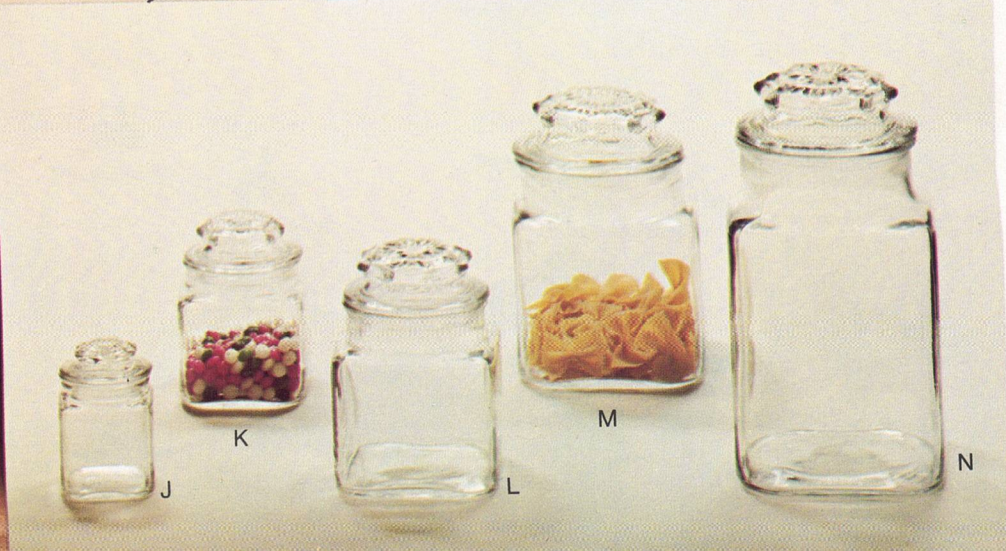

Storage Jars

photo ref.	description	BULK PACKED (BY DOZEN)		
		item order no.	shipper doz. lbs.	price doz.
CARRIAGE HOUSE				
A	14½ oz. tall jar/cover w/sealing feature	114	1 14	
B	19 oz. tall jar/cover w/sealing feature	118	1 16	
C	24 oz. tall jar/cover w/sealing feature	126	1 18	
D	28½ oz. tall jar/cover w/sealing feature	119	1 19	
E	12 oz. jar/cover w/sealing feature	182G	2 19	
F	22 oz. jar/cover w/sealing feature	183G	1 16	
G	42 oz. jar/cover w/sealing feature	184G	1 25	
H	72 oz. jar/cover w/sealing feature	185G	½ 17	
VINTAGE				
I	7 oz. jar/cover	675	1 13	
FOUNTAIN SQUARE				
J	4 oz. jar/cover	80	2 9	
K	½ lb. jar/cover	82	2 18	
L	1 lb. jar/cover	83	1 15	
M	2 lb. jar/cover	84	1 24	
N	4 lb. jar/cover	85	½ 17	

NOTE: Blue item number indicates new product and/or packaging.
See index for additional listings of Vintage bulk and gift items.