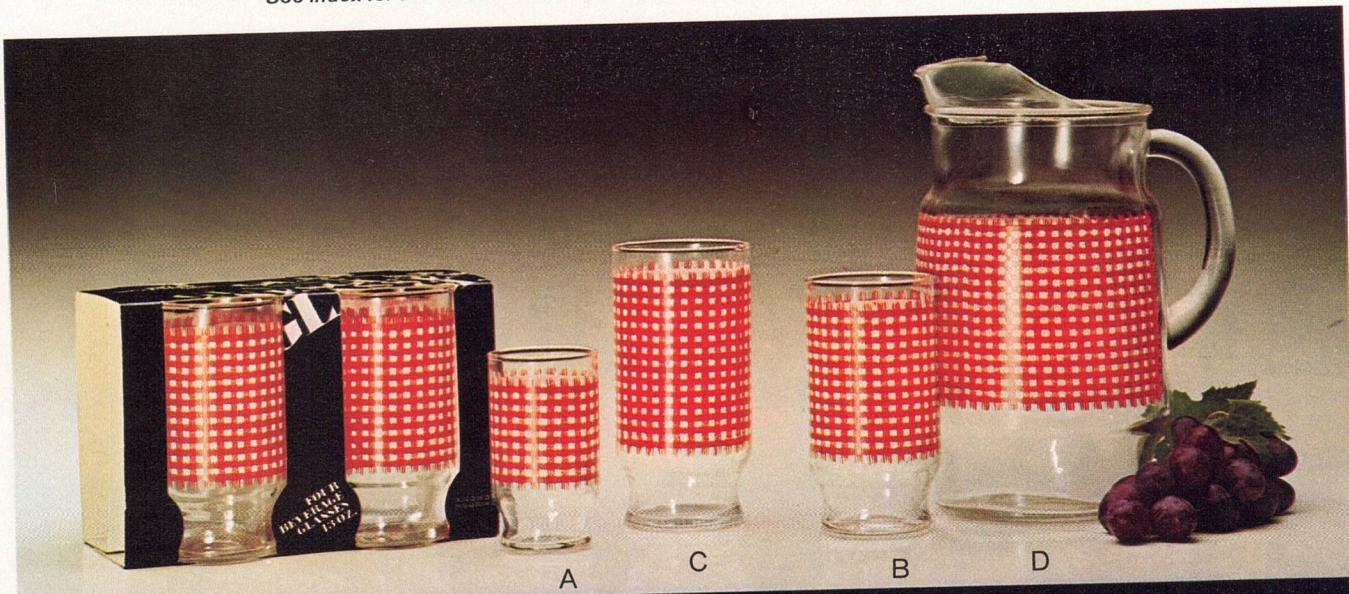

Decorated

photo ref.	description	BULK PACKED (BY DOZEN)			ANCHOR PACKED (4 PC. SETS)		
		item order no.	shipper doz. lbs.	price doz.	set order no.	shipper sets lbs.	price per set
GINGHAM RED							
A	7 oz. juice	3607/7435	1 4		3607C/7435	6 8	
B	13 oz. beverage	3624/7435	1 6		3624C/7435	6 13	
C	17½ oz. iced tea	3618/7435	1 8		3618C/7435	6 16	
D	74 oz. pitcher	3364/7435	½ 19				
GINGHAM YELLOW							
E	7 oz. juice	3607/7434	1 4		3607C/7434	6 8	
F	13 oz. beverage	3624/7434	1 6		3624C/7434	6 13	
G	17½ oz. iced tea	3618/7434	1 8		3618C/7434	6 16	
H	74 oz. pitcher	3364/7434	½ 19				
GINGHAM BLUE							
I	7 oz. juice	3607/7432	1 4		3607C/7432	6 8	
J	13 oz. beverage	3624/7432	1 6		3624C/7432	6 13	
K	17½ oz. iced tea	3618/7432	1 8		3618C/7432	6 16	
L	74 oz. pitcher	3364/7432	½ 19				
GINGHAM GREEN							
M	7 oz. juice	3607/7433	1 4		3607C/7433	6 8	
N	13 oz. beverage	3624/7433	1 6		3624C/7433	6 13	
O	17½ oz. iced tea	3618/7433	1 8		3618C/7433	6 16	
P	74 oz. pitcher	3364/7433	½ 19				

NOTE: Blue item number indicates new product and/or packaging.
See index for additional listings of Gingham bulk and gift items.

Beverageware Bulk