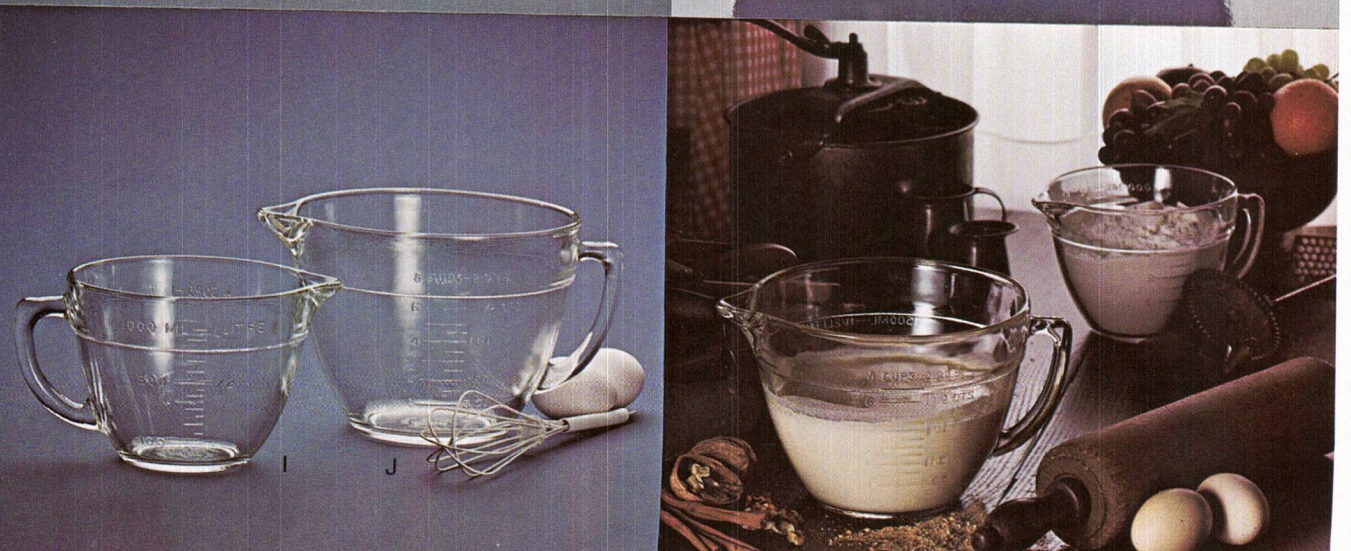

Mixing Bowls

photo ref.	description	BULK PACKED (BY DOZEN)		
		item order no.	shipper doz. lbs.	price doz.
CRYSTAL				
A	½ qt. mixing bowl	355	2 15	
B	1 qt. mixing bowl	356	2 23	
C	1½ qt. mixing bowl	357	2 39	
D	2½ qt. mixing bowl	358	1 29	
ANCHOR WHITE				
E	½ qt. mixing bowl	W455E	1 8	
F	1 qt. mixing bowl	W456E	1 12	
G	1½ qt. mixing bowl	W457	1 18	
H	2½ qt. mixing bowl	W458	1 26	
BATTER BOWL				
I	1 qt. graduated handled bowl	H89	1 24	
J	2 qt. graduated handled bowl	H88	½ 18	

NOTE: See index for additional listings of Crystal and Anchor White bulk and gift items.