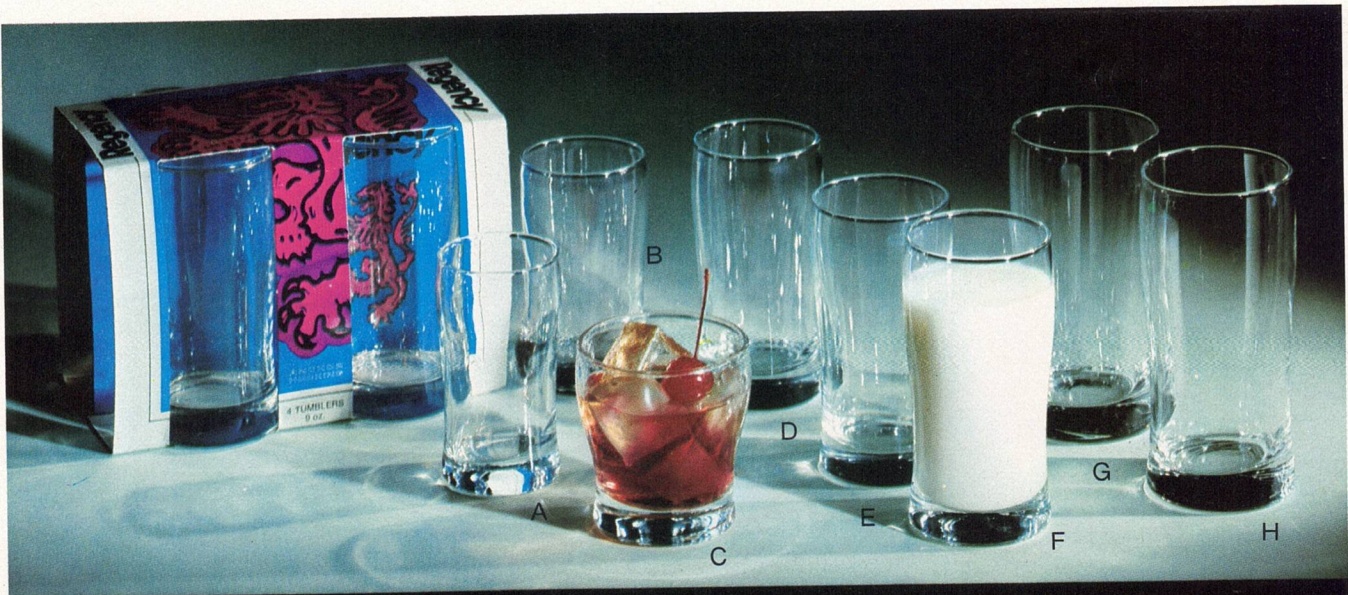

Miscellaneous

photo ref.	description	BULK PACKED (BY DOZEN)			ANCHOR PACKED (4 PC. SETS)		
		item order no.	shipper doz. lbs.	price doz.	set order no.	shipper sets lbs.	price per set
REGENCY							
A	5 oz. tumbler	3105	6 26				
B	6 oz. tumbler	3106	6 31				
C	7 oz. old-fashioned	3107	6 35				
D	7 oz. tumbler	3117	6 33				
E	8 oz. tumbler	3108	6 36				
F	9 oz. tumbler	3109	6 42				
G	11 oz. beverage	3111	6 45				
H	12 oz. beverage	3112	6 47				
BALTIC							
I	3½ oz. cocktail				3362CD	6 6	
J	5½ oz. juice	3311	3 10				
K	7 oz. sherbet	3313	3 15				
L	12 oz. goblet	3316	3 19				
M	12 oz. ftd. bowl	3322	4 22				

Beverageware Bulk