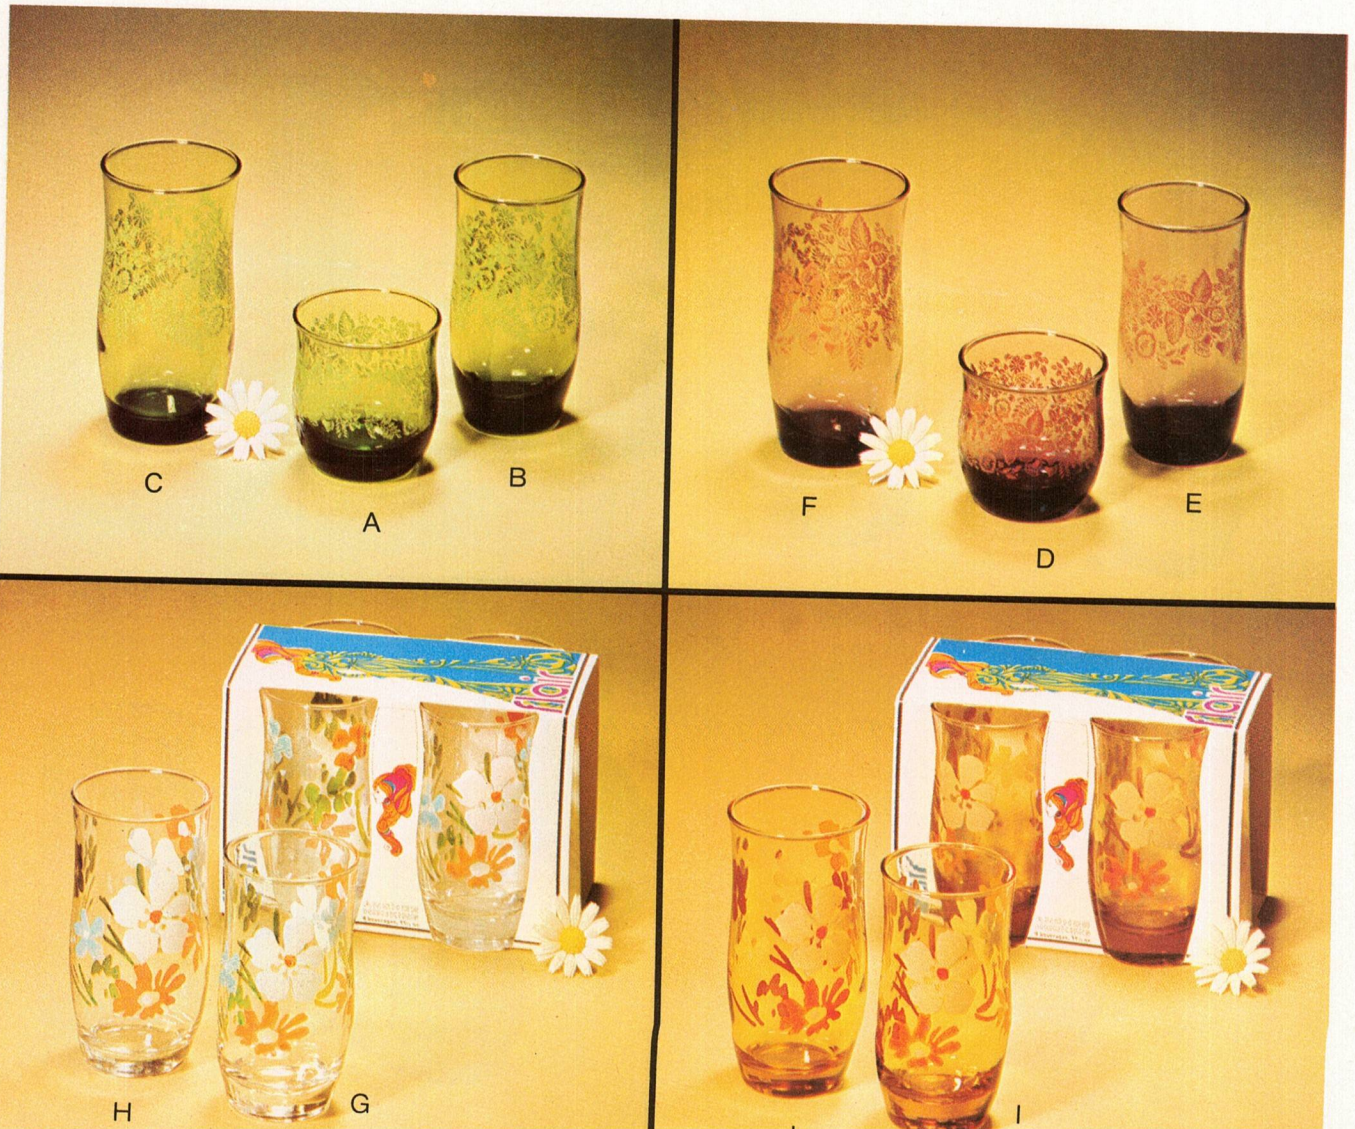

Decorated

photo ref.	description	glass color	BULK PACKED (BY DOZEN)			ANCHOR PACKED (4 PC. SETS)		
			item order no.	shipper doz.	price lbs. doz.	set order no.	shipper sets lbs.	price per set
JENNY LIND								
A	8 oz. on-the-rocks	Avocado	T3079F/7542	1	7	T3079C/7542	6	13
B	11½ oz. beverage	Avocado	T3082F/7542	1	8	T3082C/7542	6	16
C	15 oz. iced tea	Avocado	T3085F/7542	1	8	T3085C/7542	6	17
JENNY LIND								
D	8 oz. on-the-rocks	Spicy Brown	Y3079F/7543	1	7	Y3079C/7543	6	13
E	11½ oz. beverage	Spicy Brown	Y3082F/7543	1	8	Y3082C/7543	6	16
F	15 oz. iced tea	Spicy Brown	Y3085F/7543	1	8	Y3085C/7543	6	17
CAPE ANN								
G	11½ oz. beverage	Crystal	3082F/7544	1	8	3082C/7544	6	16
H	15 oz. iced tea	Crystal	3085F/7544	1	8	3085C/7544	6	17
CAPE ANN								
I	11½ oz. beverage	Honey Gold	N3082F/7545	1	8	N3082C/7545	6	16
J	15 oz. iced tea	Honey Gold	N3085F/7545	1	8	N3085C/7545	6	17

NOTE: Blue item number indicates new product and/or packaging.