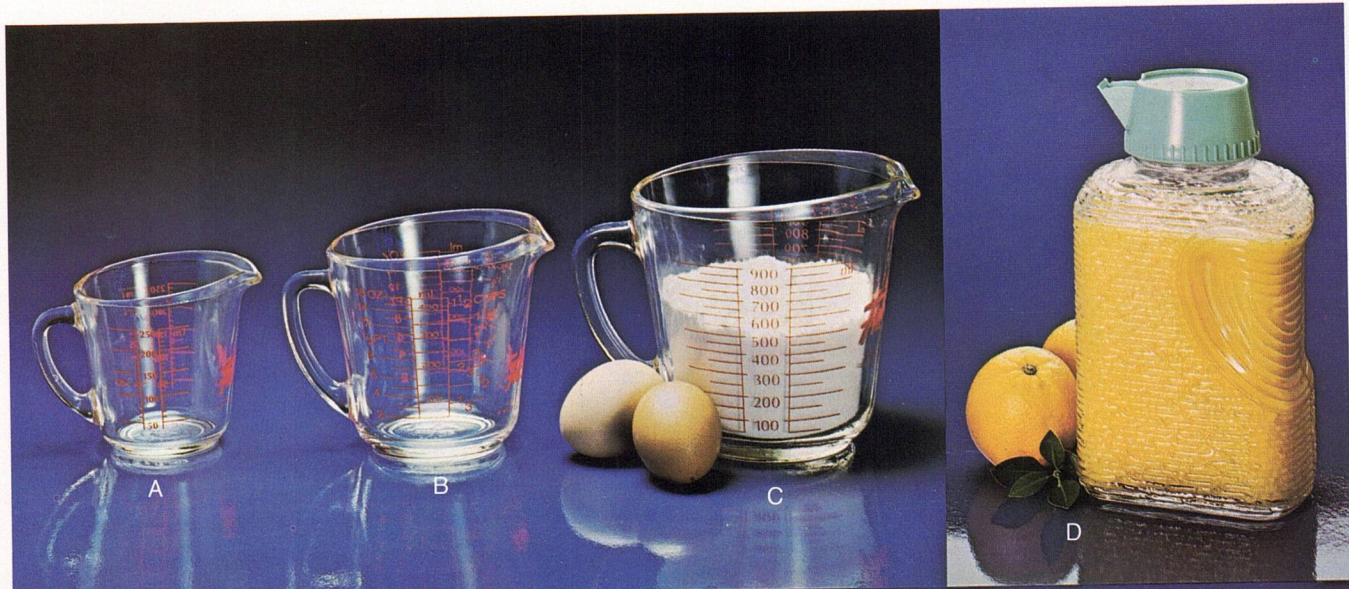

Kitchen Aids

photo ref.	description	BULK PACKED (BY DOZEN)		
		item order no.	shipper doz. lbs.	price doz.
A	8 oz. standard/metric measuring cup	H496/7566	1 8	
B	16 oz. standard/metric measuring cup	H498/7567	1 14	
C	32 oz. standard/metric measuring cup	H499/7568	½ 12	
D	48 oz. SORENO refrigerator bottle w/pour spout cap	4051	1 24	
E	7¾" PRESCUT cruet/stopper	711	1 9	
F	6¼ oz. cruet/stopper	171	2 13	
G	5½ oz. WEXFORD cruet/stopper	4507E	1 11	
H	5 oz. tall cruet/stopper	108	2 12	
I	7" juice extractor	13E	1 16	
J	12 oz. PRESCUT syrup/cream dispenser	707	1 9	

NOTE: Blue item number indicates new product and/or packaging.
See index for additional listings of Soreno, Prescut and Wexford bulk and gift items.