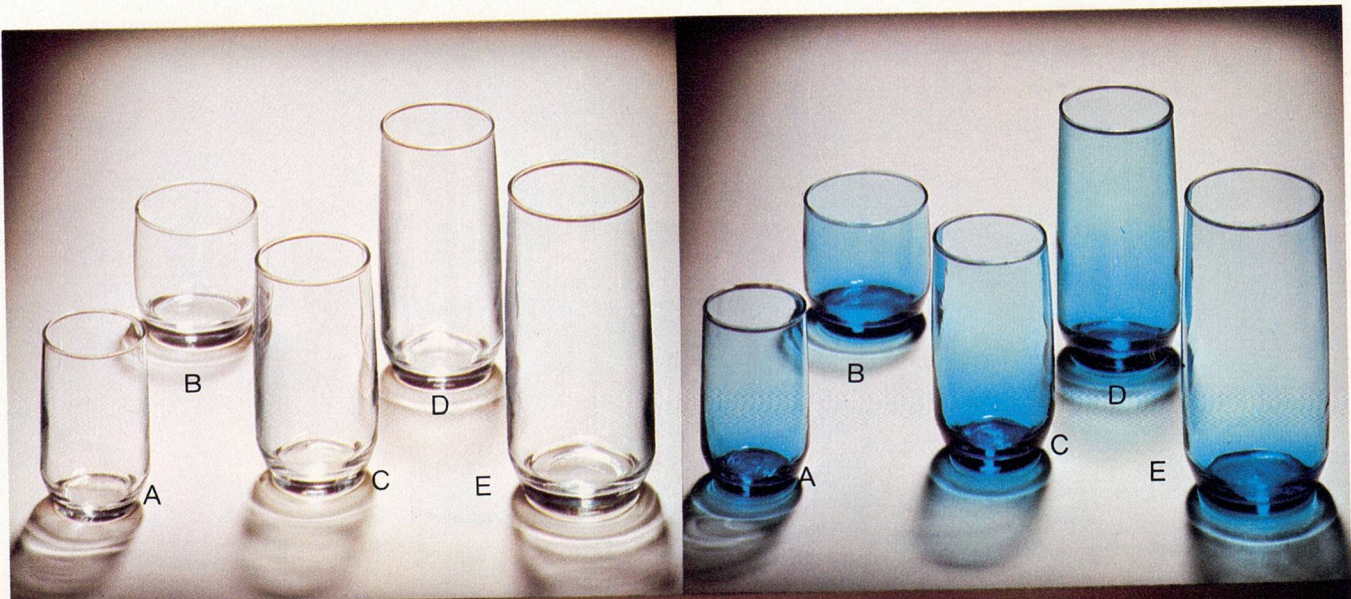

photo ref.	description	glass color	BULK PACKED (BY DOZEN)			BULK PACKED (2 DOZEN)			ANCHOR PACKED (4 PC. SETS)		
			item order no.	shipper doz. lbs.	price doz.	item order no.	shipper doz. lbs.	price doz.	set order no.	shipper sets lbs.	price per set
A	7 oz. juice	Crystal	3677	6 24		3677E	2 8		3677C	6 9	
		Honey Gold	N3677	6 24		N3677E	2 8		N3677C	6 9	
		Laser Blue	F3677	6 24		F3677E	2 8		F3677C	6 9	
B	9 oz. on-the-rocks	Crystal	3670	6 27		3670E	2 9		3670C	6 10	
		Honey Gold	N3670	6 27		N3670E	2 9		N3670C	6 10	
		Laser Blue	F3670	6 27		F3670E	2 9		F3670C	6 10	
C	12 oz. beverage	Crystal	3672	6 34		3672E	2 12		3672C	6 13	
		Honey Gold	N3672	6 34		N3672E	2 12		N3672C	6 13	
		Laser Blue	F3672	6 34		F3672E	2 12		F3672C	6 13	
D	16 oz. iced tea	Crystal	3676	6 41		3676E	2 14		3676C	6 15	
		Honey Gold	N3676	6 41		N3676E	2 14		N3676C	6 15	
		Laser Blue	F3676	6 41		F3676E	2 14		F3676C	6 15	
E	23 oz. cooler	Crystal	3673	1 9					3673C	6 19	
		Honey Gold	N3673	1 9					N3673C	6 19	
		Laser Blue	F3673	1 9					F3673C	6 19	

NOTE: Blue item number indicates new product and/or packaging.

Beverageware Bulk