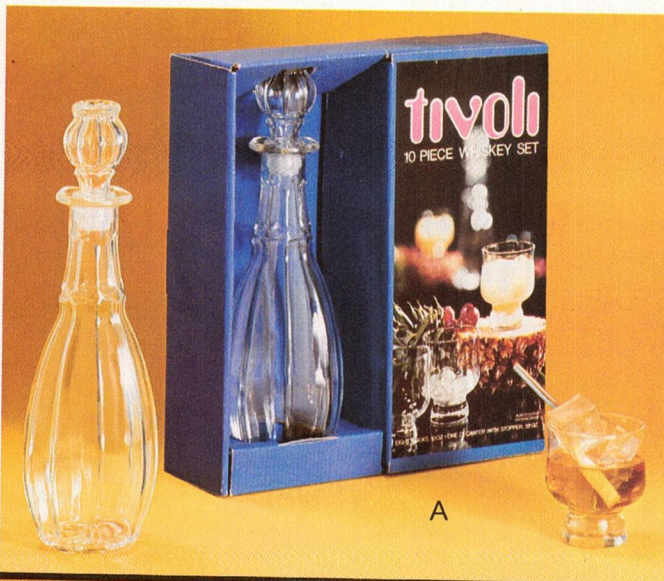

Tine & Decanter Gift Sets

	description	contents	set order no.	shipper sets lbs.	price per set
A	10 pc. TIVOLI Whiskey Set (Wine Guide Booklet incl.)	8—10½ oz. on-the-rocks 1—32 oz. decanter/stopper with plastic fitment	3200/16	2 17	
B	10 pc. TWILIGHT MIST Wine Set (Wine Guide Booklet incl.)	8—8 oz. wines 1—32 oz. decanter/stopper with plastic fitment	9000/26	2 19	
C	2 pc. ½ Litre Wine Carafe Set for Red & White wines	2—½ litre (16.9 oz.) wine carafe	100/502	6 17	
D	5 pc. Wine Set (Wine Guide Booklet incl.)	4—6 oz. wines 1—½ litre (16.9 oz.) wine carafe	2900/26	6 21	
E	8 pc. REGENCY Wine Set	8—8 oz. wines	2900/23	4 14	
F	16 pc. REGENCY Wine Set (Wine Guide Booklet incl.)	8—8 oz. wines 8—11 oz. wine/goblets	2900/22	2 20	

NOTE: Blue item number indicates new product and/or packaging.

See index for additional listings of Tivoli, Twilight Mist, Litre Wine Carafes and Regency bulk and gift items.