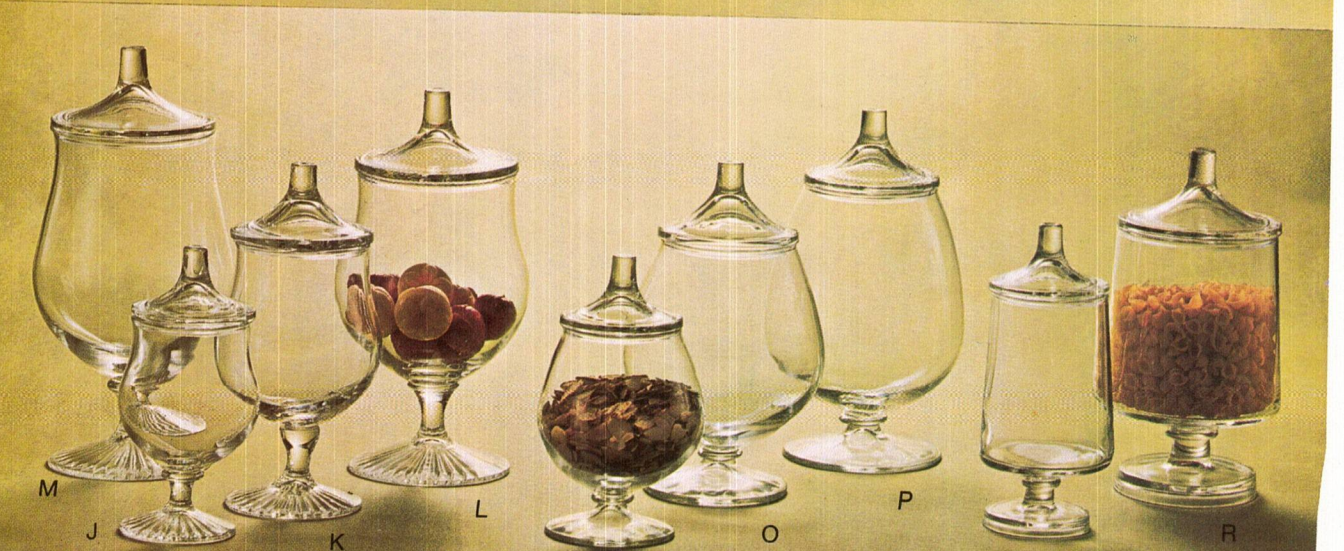

Storage Jars

photo ref.	description	BULK PACKED (BY DOZEN)		
		item order no.	shipper doz. lbs.	price doz.
PICNIC RED				
A	16 oz. jar/cover w/sealing feature	3281/7552	1 13	
B	26 oz. jar/cover w/sealing feature	3282/7552	1 16	
C	36 oz. jar/cover w/sealing feature	3283/7552	1 18	
PICNIC BROWN				
D	16 oz. jar/cover w/sealing feature	3281/7554	1 13	
E	26 oz. jar/cover w/sealing feature	3282/7554	1 16	
F	36 oz. jar/cover w/sealing feature	3283/7554	1 18	
PICNIC BLUE				
G	16 oz. jar/cover w/sealing feature	3281/7553	1 13	
H	26 oz. jar/cover w/sealing feature	3282/7553	1 16	
I	36 oz. jar/cover w/sealing feature	3283/7553	1 18	
STEMMED JARS				
J	8 oz. stemmed apothecary jar/cover	2621	1 7	
K	14 oz. stemmed apothecary jar/cover	2619	1 11	
L	24 oz. stemmed apothecary jar/cover	2622	1 14	
M	31 oz. stemmed apothecary jar/cover	2623	1 17	
N	12 oz. stemmed jar/cover	3571	1 8	
O	25 oz. stemmed jar/cover	3572	1 12	
P	32 oz. stemmed jar/cover	3573	1 13	
FINLANDIA				
Q	10 oz. stemmed jar/cover			
R	24 oz. stemmed jar/cover	2620	2 17	
		2624	1 15	

NOTE: Blue item number indicates new product and/or packaging.
See index for additional listings of Picnic and Finlandia bulk and gift items.